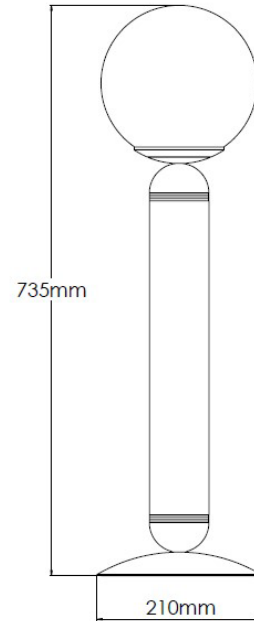

Product Description

Blue powder coated table lamp with brass detailing and opal glass shade

Technical Specification

MATERIAL	Aluminium / Brass / Glass	IP Rating	IP20
FINISH	RAL5009 Azure Blue	HEIGHT	735mm
LAMPHOLDER TYPE	E27 x 1	WIDTH	210mm
RECOMMENDED LAMP	GLS	DEPTH/PROJECTION	210mm
MAX WATTAGE	4W	BACK/CEILING PLATE	N/A
CERTIFICATIONS	UKCA CE	BASE DIAMETER	210mm
DIMMABLE	Mains - If lamps are compatible	WEIGHT	5kg
CLASS I / II / III	Class I	SHADE MATERIAL	Glass