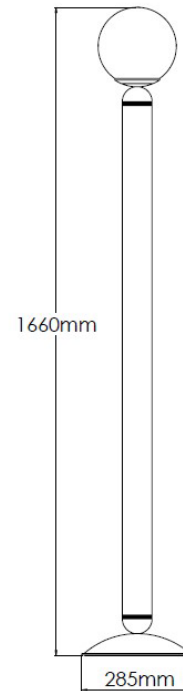

Product Description

Blue powder coated floor lamp with brass detailing and opal glass shade

Technical Specification

MATERIAL	Aluminium / Brass / Glass	IP Rating	IP20
FINISH	RAL5009 Azure Blue	HEIGHT	1660mm
LAMPHOLDER TYPE	E27 x 1	WIDTH	285mm
RECOMMENDED LAMP	GLS	DEPTH/PROJECTION	285mm
MAX WATTAGE	4W	BACK/CEILING PLATE	N/A
CERTIFICATIONS	UKCA CE, UL	BASE DIAMETER	285mm
DIMMABLE	Mains - If lamps are compatible	WEIGHT	15kg
CLASS I / II / III	Class I	SHADE MATERIAL	Glass