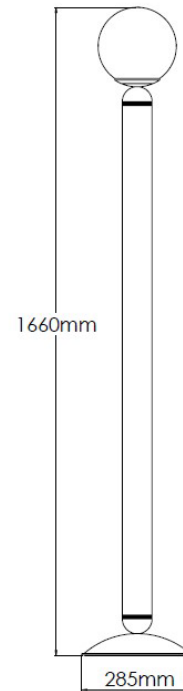

## Product Description

Blue powder coated floor lamp with brass detailing and opal glass shade

## Technical Specification

|                           |                                 |                           |        |
|---------------------------|---------------------------------|---------------------------|--------|
| <b>MATERIAL</b>           | Aluminium / Brass / Glass       | <b>IP Rating</b>          | IP20   |
| <b>FINISH</b>             | RAL5009 Azure Blue              | <b>HEIGHT</b>             | 1660mm |
| <b>LAMPHOLDER TYPE</b>    | E27 x 1                         | <b>WIDTH</b>              | 285mm  |
| <b>RECOMMENDED LAMP</b>   | GLS                             | <b>DEPTH/PROJECTION</b>   | 285mm  |
| <b>MAX WATTAGE</b>        | 4W                              | <b>BACK/CEILING PLATE</b> | N/A    |
| <b>CERTIFICATIONS</b>     | UKCA CE                         | <b>BASE DIAMETER</b>      | 285mm  |
| <b>DIMMABLE</b>           | Mains - If lamps are compatible | <b>WEIGHT</b>             | 15kg   |
| <b>CLASS I / II / III</b> | Class I                         | <b>SHADE MATERIAL</b>     | Glass  |