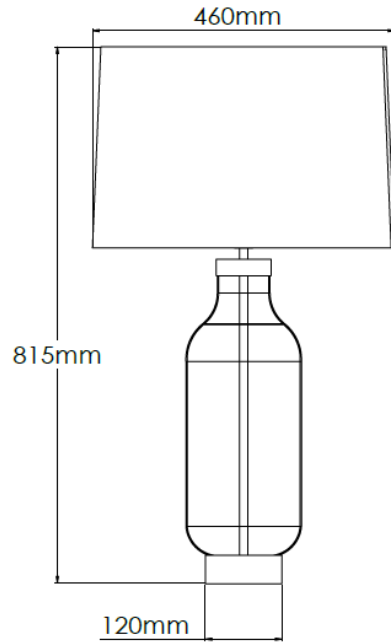

Product Description

Glass and brass-bodied table lamp with oatmeal linen shade

Technical Specification

MATERIAL	Brass / Glass	IP Rating	IP20
FINISH	Oiled Bronze M6/OBZ	HEIGHT	815mm
LAMPHOLDER TYPE	E27 x 1	WIDTH	460mm
RECOMMENDED LAMP	GLS	DEPTH/PROJECTION	460mm
MAX WATTAGE	12W	BACK/CEILING PLATE	N/A
CERTIFICATIONS	UKCA CE	BASE DIAMETER	120mm
DIMMABLE	Mains - If lamps are compatible	WEIGHT	8kg
CLASS I / II / III	Class I	SHADE MATERIAL	Fabric