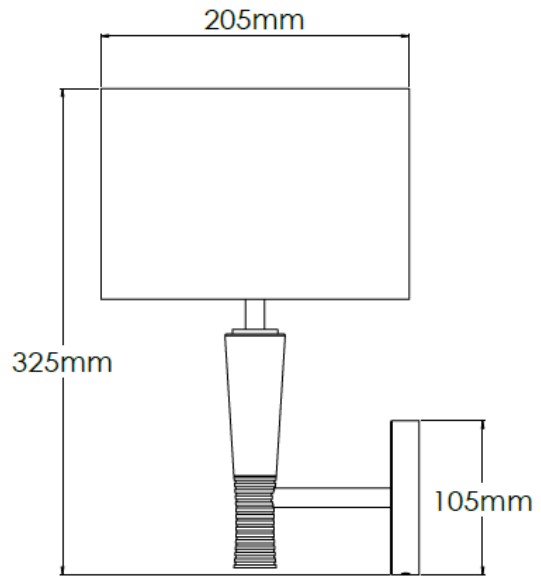

## Product Description

Wall light with Dark Oak tapered wood stems and ribbed metal detailing

## Technical Specification

<b>MATERIAL</b>	Brass / Wood	<b>IP Rating</b>	IP20
<b>FINISH</b>	Old English Light M6/OEBL	<b>HEIGHT</b>	325mm
<b>LAMPHOLDER TYPE</b>	E27 x 1	<b>WIDTH</b>	205mm
<b>RECOMMENDED LAMP</b>	GLS	<b>DEPTH/PROJECTION</b>	215mm
<b>MAX WATTAGE</b>	12W	<b>BACK/CEILING PLATE</b>	105mm
<b>CERTIFICATIONS</b>	UKCA CE, UL	<b>BASE DIAMETER</b>	N/A
<b>DIMMABLE</b>	Mains - If lamps are compatible	<b>WEIGHT</b>	3kg
<b>CLASS I / II / III</b>	Class I	<b>SHADE MATERIAL</b>	Fabric

## Product Description

Wall light with rose teak tapered wood stems and ribbed metal detailing