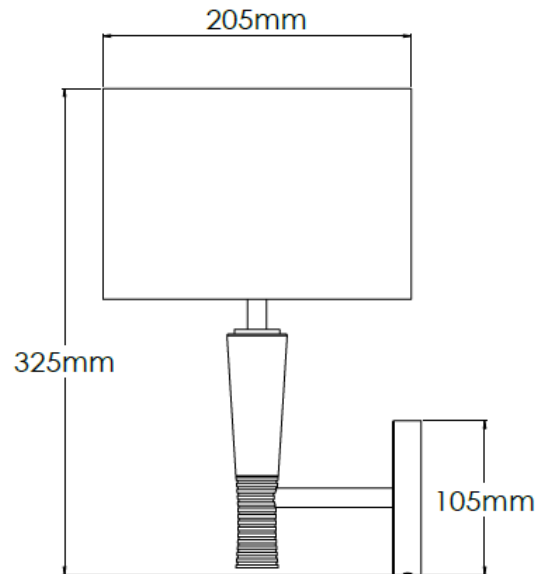

## Product Description

Wall light with Dark Oak tapered wood stems and ribbed metal detailing

## Technical Specification

<b>MATERIAL</b>	Brass / Wood	<b>IP Rating</b>	IP20
<b>FINISH</b>	Old English Light M6/OEBL	<b>HEIGHT</b>	325mm
<b>LAMPHOLDER TYPE</b>	E27 x 1	<b>WIDTH</b>	205mm
<b>RECOMMENDED LAMP</b>	GLS	<b>DEPTH/PROJECTION</b>	215mm
<b>MAX WATTAGE</b>	12W	<b>BACK/CEILING PLATE</b>	105mm
<b>CERTIFICATIONS</b>	UKCA CE, UL	<b>BASE DIAMETER</b>	N/A
<b>DIMMABLE</b>	Mains - If lamps are compatible	<b>WEIGHT</b>	3kg
<b>CLASS I / II / III</b>	Class I	<b>SHADE MATERIAL</b>	Fabric

## Product Description

Wall light with rose teak tapered wood stems and ribbed metal detailing