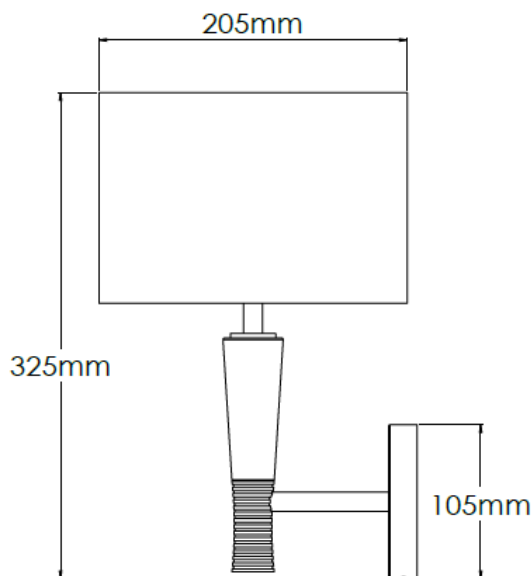

Product Description

Wall light with Dark Oak tapered wood stems and ribbed metal detailing

Technical Specification

MATERIAL	Brass / Wood	IP Rating	IP20
FINISH	Old English Light M6/OEBL	HEIGHT	325mm
LAMPHOLDER TYPE	E27 x 1	WIDTH	205mm
RECOMMENDED LAMP	GLS	DEPTH/PROJECTION	215mm
MAX WATTAGE	12W	BACK/CEILING PLATE	105mm
CERTIFICATIONS	UKCA CE	BASE DIAMETER	N/A
DIMMABLE	Mains - If lamps are compatible	WEIGHT	3kg
CLASS I / II / III	Class I	SHADE MATERIAL	Fabric

Product Description

Wall light with rose teak tapered wood stems and ribbed metal detailing

Technical Specification

MATERIAL	Brass / Wood	IP Rating	IP20
FINISH	Old English Light M6/OEBL	HEIGHT	325mm
LAMPHOLDER TYPE	E27 x 1	WIDTH	205mm
RECOMMENDED LAMP	GLS	DEPTH/PROJECTION	215mm
MAX WATTAGE	12W	BACK/CEILING PLATE	105mm
CERTIFICATIONS	UKCA CE	BASE DIAMETER	N/A
DIMMABLE	Mains - If lamps are compatible	WEIGHT	3kg
CLASS I / II / III	Class I	SHADE MATERIAL	Fabric