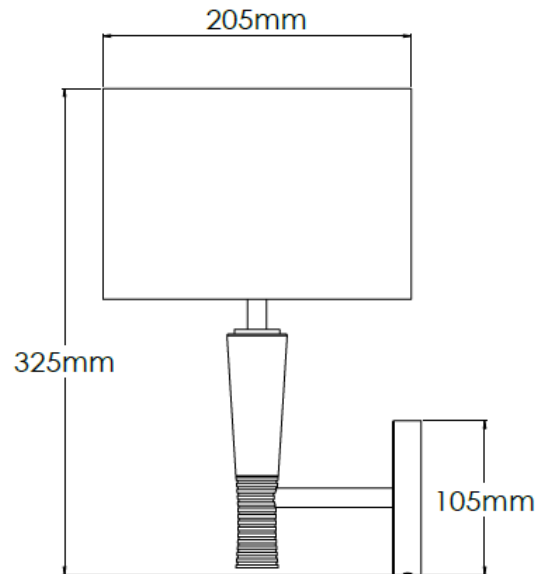

Product Description

Wall light with Dark Oak tapered wood stems and ribbed metal detailing

Technical Specification

MATERIAL	Brass / Wood	IP Rating	IP20
FINISH	Old English Light M6/OEBL	HEIGHT	325mm
LAMPHOLDER TYPE	E27 x 1	WIDTH	205mm
RECOMMENDED LAMP	GLS	DEPTH/PROJECTION	215mm
MAX WATTAGE	12W	BACK/CEILING PLATE	105mm
CERTIFICATIONS	UKCA CE	BASE DIAMETER	N/A
DIMMABLE	Mains - If lamps are compatible	WEIGHT	3kg
CLASS I / II / III	Class I	SHADE MATERIAL	Fabric

Product Description

Wall light with rose teak tapered wood stems and ribbed metal detailing

Technical Specification

MATERIAL	Brass / Wood	IP Rating	IP20
FINISH	Old English Light M6/OEBL	HEIGHT	325mm
LAMPHOLDER TYPE	E27 x 1	WIDTH	205mm
RECOMMENDED LAMP	GLS	DEPTH/PROJECTION	215mm
MAX WATTAGE	12W	BACK/CEILING PLATE	105mm
CERTIFICATIONS	UKCA CE	BASE DIAMETER	N/A
DIMMABLE	Mains - If lamps are compatible	WEIGHT	3kg
CLASS I / II / III	Class I	SHADE MATERIAL	Fabric