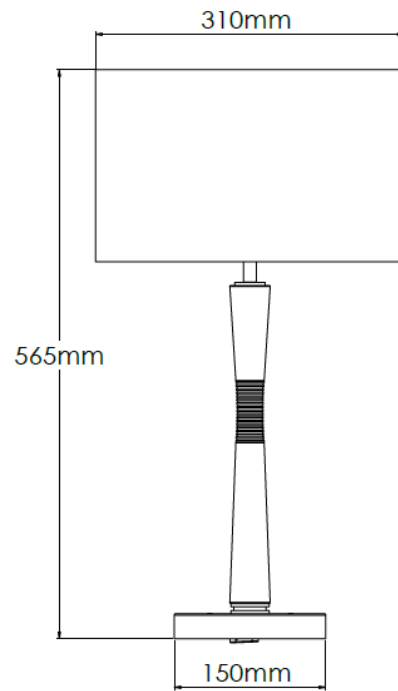

Product Description

Medium Table Lamp with dark oak tapered wood stems and ribbed metal detailing

Technical Specification

MATERIAL	Brass / Wood	IP Rating	IP20
FINISH	Old English Light M6/OEBL	HEIGHT	565mm
LAMPHOLDER TYPE	E27 x 1	WIDTH	310mm
RECOMMENDED LAMP	GLS	DEPTH/PROJECTION	310mm
MAX WATTAGE	12W	BACK/CEILING PLATE	N/A
CERTIFICATIONS	UKCA CE	BASE DIAMETER	150mm
DIMMABLE	Mains - If lamps are compatible	WEIGHT	8kg
CLASS I / II / III	Class I	SHADE MATERIAL	Fabric

Product Description

Medium Table Lamp with rose teak tapered wood stems and ribbed metal detailing

Technical Specification

MATERIAL	Brass / Wood	IP Rating	IP20
FINISH	Old English Light M6/OEBL	HEIGHT	565mm
LAMPHOLDER TYPE	E27 x 1	WIDTH	310mm
RECOMMENDED LAMP	GLS	DEPTH/PROJECTION	310mm
MAX WATTAGE	12W	BACK/CEILING PLATE	N/A
CERTIFICATIONS	UKCA CE	BASE DIAMETER	150mm
DIMMABLE	Mains - If lamps are compatible	WEIGHT	8kg
CLASS I / II / III	Class I	SHADE MATERIAL	Fabric