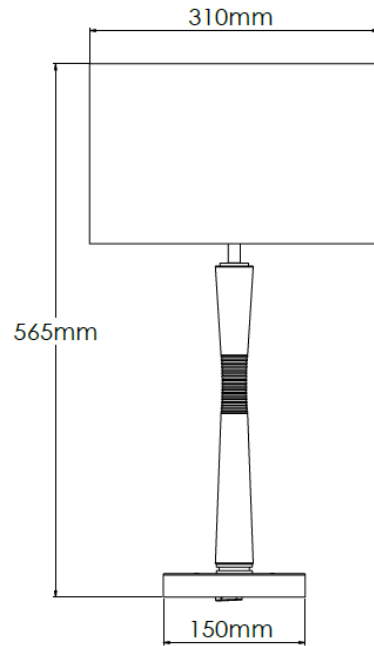

Product Description

Medium Table Lamp with dark oak tapered wood stems and ribbed metal detailing

Technical Specification

MATERIAL	Brass / Wood	IP Rating	IP20
FINISH	Old English Light M6/OEBL	HEIGHT	565mm
LAMPHOLDER TYPE	E27 x 1	WIDTH	310mm
RECOMMENDED LAMP	GLS	DEPTH/PROJECTION	310mm
MAX WATTAGE	12W	BACK/CEILING PLATE	N/A
CERTIFICATIONS	UKCA CE	BASE DIAMETER	150mm
DIMMABLE	Mains - If lamps are compatible	WEIGHT	8kg
CLASS I / II / III	Class I	SHADE MATERIAL	Fabric

Product Description

Medium Table Lamp with rose teak tapered wood stems and ribbed metal detailing

Technical Specification

MATERIAL	Brass / Wood	IP Rating	IP20
FINISH	Old English Light M6/OEBL	HEIGHT	565mm
LAMPHOLDER TYPE	E27 x 1	WIDTH	310mm
RECOMMENDED LAMP	GLS	DEPTH/PROJECTION	310mm
MAX WATTAGE	12W	BACK/CEILING PLATE	N/A
CERTIFICATIONS	UKCA CE	BASE DIAMETER	150mm
DIMMABLE	Mains - If lamps are compatible	WEIGHT	8kg
CLASS I / II / III	Class I	SHADE MATERIAL	Fabric