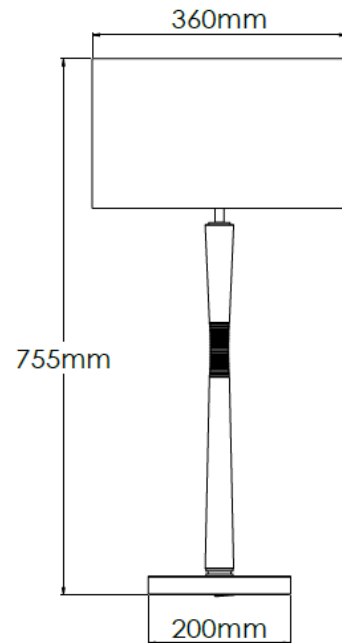

Product Description

Large Table Lamp with dark oak tapered wood stems and ribbed metal detailing

Technical Specification

MATERIAL	Brass / Wood	IP Rating	IP20
FINISH	Old English Brass - M6/OEB	HEIGHT	755mm
LAMPHOLDER TYPE	E27 x No.1	WIDTH	360mm
RECOMMENDED LAMP	GLS	DEPTH/PROJECTION	360mm
MAX WATTAGE	12W	BACK/CEILING PLATE	N/A
CERTIFICATIONS	UKCA CE	BASE DIAMETER	200mm
DIMMABLE	Mains - If lamps are compatible	WEIGHT	10kg
CLASS I / II / III	Class I	SHADE MATERIAL	Fabric

Product Description

Large Table Lamp with rose teak tapered wood stems and ribbed metal detailing

Technical Specification

MATERIAL	Brass / Wood	IP Rating	IP20
FINISH	Old English Light M6/OEBL	HEIGHT	755mm
LAMPHOLDER TYPE	E27 x No.1	WIDTH	360mm
RECOMMENDED LAMP	GLS	DEPTH/PROJECTION	360mm
MAX WATTAGE	12W	BACK/CEILING PLATE	N/A
CERTIFICATIONS	UKCA CE	BASE DIAMETER	200mm
DIMMABLE	Mains - If lamps are compatible	WEIGHT	10kg
CLASS I / II / III	Class I	SHADE MATERIAL	Fabric