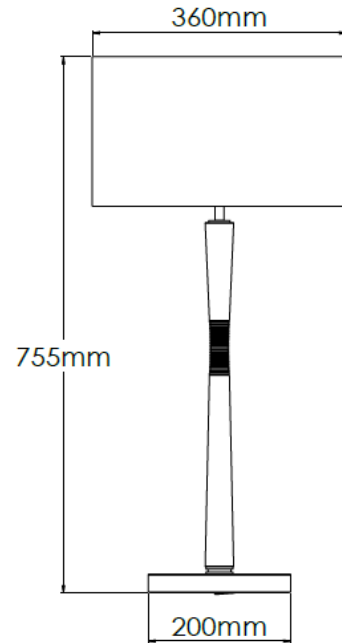

Product Description

Large Table Lamp with dark oak tapered wood stems and ribbed metal detailing

Technical Specification

MATERIAL	Brass / Wood	IP Rating	IP20
FINISH	Old English Brass - M6/OEB	HEIGHT	755mm
LAMPHOLDER TYPE	E27 x No.1	WIDTH	360mm
RECOMMENDED LAMP	GLS	DEPTH/PROJECTION	360mm
MAX WATTAGE	12W	BACK/CEILING PLATE	N/A
CERTIFICATIONS	UKCA CE	BASE DIAMETER	200mm
DIMMABLE	Mains - If lamps are compatible	WEIGHT	10kg
CLASS I / II / III	Class I	SHADE MATERIAL	Fabric

Product Description

Large Table Lamp with rose teak tapered wood stems and ribbed metal detailing

Technical Specification

MATERIAL	Brass / Wood	IP Rating	IP20
FINISH	Old English Light M6/OEBL	HEIGHT	755mm
LAMPHOLDER TYPE	E27 x No.1	WIDTH	360mm
RECOMMENDED LAMP	GLS	DEPTH/PROJECTION	360mm
MAX WATTAGE	12W	BACK/CEILING PLATE	N/A
CERTIFICATIONS	UKCA CE	BASE DIAMETER	200mm
DIMMABLE	Mains - If lamps are compatible	WEIGHT	10kg
CLASS I / II / III	Class I	SHADE MATERIAL	Fabric