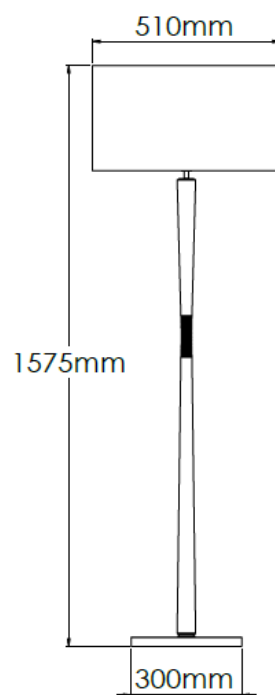

Product Description

Floor lamp with dark oak tapered wood stems and ribbed metal detailing

Technical Specification

MATERIAL	Brass / Wood	IP Rating	IP20
FINISH	Old English Light M6/OEBL	HEIGHT	1575mm
LAMPHOLDER TYPE	E27 x 1	WIDTH	510mm
RECOMMENDED LAMP	GLS	DEPTH/PROJECTION	510mm
MAX WATTAGE	12W	BACK/CEILING PLATE	N/A
CERTIFICATIONS	UKCA CE, UL	BASE DIAMETER	300mm
DIMMABLE	Mains - If lamps are compatible	WEIGHT	15kg
CLASS I / II / III	Class I	SHADE MATERIAL	Fabric

Product Description

Floor lamp with rose teak tapered wood stems and ribbed metal detailing

Technical Specification

MATERIAL	Brass / Wood	IP Rating	IP20
FINISH	Old English Light M6/OEBL	HEIGHT	1575mm
LAMPHOLDER TYPE	E27 x 1	WIDTH	510mm
RECOMMENDED LAMP	GLS	DEPTH/PROJECTION	510mm
MAX WATTAGE	12W	BACK/CEILING PLATE	N/A
CERTIFICATIONS	UKCA CE, UL	BASE DIAMETER	300mm
DIMMABLE	Mains - If lamps are compatible	WEIGHT	15kg
CLASS I / II / III	Class I	SHADE MATERIAL	Fabric