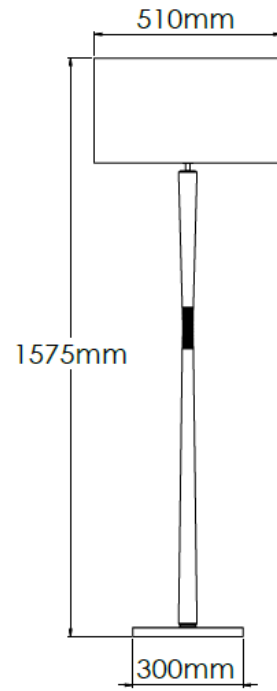

Product Description

Floor lamp with dark oak tapered wood stems and ribbed metal detailing

Technical Specification

MATERIAL	Brass / Wood	IP Rating	IP20
FINISH	Old English Light M6/OEBL	HEIGHT	1575mm
LAMPHOLDER TYPE	E27 x 1	WIDTH	510mm
RECOMMENDED LAMP	GLS	DEPTH/PROJECTION	510mm
MAX WATTAGE	12W	BACK/CEILING PLATE	N/A
CERTIFICATIONS	UKCA CE, UL	BASE DIAMETER	300mm
DIMMABLE	Mains - If lamps are compatible	WEIGHT	15kg
CLASS I / II / III	Class I	SHADE MATERIAL	Fabric

Product Description

Floor lamp with rose teak tapered wood stems and ribbed metal detailing

Technical Specification

MATERIAL	Brass / Wood	IP Rating	IP20
FINISH	Old English Light M6/OEBL	HEIGHT	1575mm
LAMPHOLDER TYPE	E27 x 1	WIDTH	510mm
RECOMMENDED LAMP	GLS	DEPTH/PROJECTION	510mm
MAX WATTAGE	12W	BACK/CEILING PLATE	N/A
CERTIFICATIONS	UKCA CE, UL	BASE DIAMETER	300mm
DIMMABLE	Mains - If lamps are compatible	WEIGHT	15kg
CLASS I / II / III	Class I	SHADE MATERIAL	Fabric