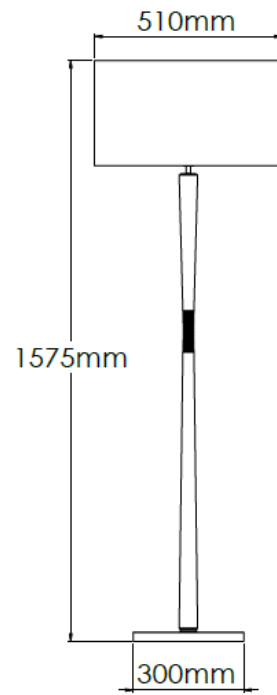

Product Description

Floor lamp with dark oak tapered wood stems and ribbed metal detailing

Technical Specification

MATERIAL	Brass / Wood	IP Rating	IP20
FINISH	Old English Light M6/OEBL	HEIGHT	1575mm
LAMPHOLDER TYPE	E27 x 1	WIDTH	510mm
RECOMMENDED LAMP	GLS	DEPTH/PROJECTION	510mm
MAX WATTAGE	12W	BACK/CEILING PLATE	N/A
CERTIFICATIONS	UKCA CE	BASE DIAMETER	300mm
DIMMABLE	Mains - If lamps are compatible	WEIGHT	15kg
CLASS I / II / III	Class I	SHADE MATERIAL	Fabric

Product Description

Floor lamp with rose teak tapered wood stems and ribbed metal detailing

Technical Specification

MATERIAL	Brass / Wood	IP Rating	IP20
FINISH	Old English Light M6/OEBL	HEIGHT	1575mm
LAMPHOLDER TYPE	E27 x 1	WIDTH	510mm
RECOMMENDED LAMP	GLS	DEPTH/PROJECTION	510mm
MAX WATTAGE	12W	BACK/CEILING PLATE	N/A
CERTIFICATIONS	UKCA CE	BASE DIAMETER	300mm
DIMMABLE	Mains - If lamps are compatible	WEIGHT	15kg
CLASS I / II / III	Class I	SHADE MATERIAL	Fabric