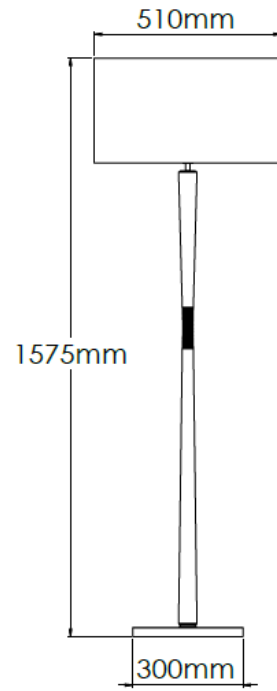

Product Description

Floor lamp with dark oak tapered wood stems and ribbed metal detailing

Technical Specification

MATERIAL	Brass / Wood	IP Rating	IP20
FINISH	Old English Light M6/OEBL	HEIGHT	1575mm
LAMPHOLDER TYPE	E27 x 1	WIDTH	510mm
RECOMMENDED LAMP	GLS	DEPTH/PROJECTION	510mm
MAX WATTAGE	12W	BACK/CEILING PLATE	N/A
CERTIFICATIONS	UKCA CE	BASE DIAMETER	300mm
DIMMABLE	Mains - If lamps are compatible	WEIGHT	15kg
CLASS I / II / III	Class I	SHADE MATERIAL	Fabric

Product Description

Floor lamp with rose teak tapered wood stems and ribbed metal detailing

Technical Specification

MATERIAL	Brass / Wood	IP Rating	IP20
FINISH	Old English Light M6/OEBL	HEIGHT	1575mm
LAMPHOLDER TYPE	E27 x 1	WIDTH	510mm
RECOMMENDED LAMP	GLS	DEPTH/PROJECTION	510mm
MAX WATTAGE	12W	BACK/CEILING PLATE	N/A
CERTIFICATIONS	UKCA CE	BASE DIAMETER	300mm
DIMMABLE	Mains - If lamps are compatible	WEIGHT	15kg
CLASS I / II / III	Class I	SHADE MATERIAL	Fabric