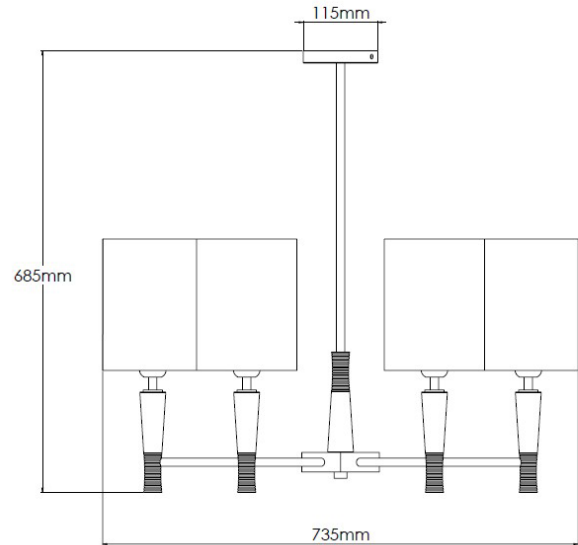

## Product Description

6-arm chandelier with dark oak tapered wood arms, ribbed metal detailing and 6" drum shades

## Technical Specification

<b>MATERIAL</b>	Brass / Dark Oak / Fabric	<b>IP Rating</b>	IP20
<b>FINISH</b>	Old English Light M6/OEBL	<b>HEIGHT</b>	685mm
<b>LAMPHOLDER TYPE</b>	E27	<b>WIDTH</b>	735mm
<b>RECOMMENDED LAMP</b>	A60/GLS	<b>DEPTH/PROJECTION</b>	735mm
<b>MAX WATTAGE</b>	72W	<b>BACK/CEILING PLATE</b>	115mm
<b>CERTIFICATIONS</b>	UKCA CE, UL	<b>BASE DIAMETER</b>	N/A
<b>DIMMABLE</b>	Mains - If lamps are compatible	<b>WEIGHT</b>	6kg
<b>CLASS I / II / III</b>	Class I	<b>SHADE MATERIAL</b>	Fabric

## Product Description

6-arm chandelier with rose teak tapered wood arms, ribbed metal detailing and 6" drum shades

## Technical Specification

<b>MATERIAL</b>	Brass / Rose Teak / Fabric	<b>IP Rating</b>	IP20
<b>FINISH</b>	Old English Light M6/OEBL	<b>HEIGHT</b>	685mm
<b>LAMPHOLDER TYPE</b>	E27	<b>WIDTH</b>	735mm
<b>RECOMMENDED LAMP</b>	A60/GLS	<b>DEPTH/PROJECTION</b>	735mm
<b>MAX WATTAGE</b>	72W	<b>BACK/CEILING PLATE</b>	115mm
<b>CERTIFICATIONS</b>	UKCA CE, UL	<b>BASE DIAMETER</b>	N/A
<b>DIMMABLE</b>	Mains - If lamps are compatible	<b>WEIGHT</b>	6kg
<b>CLASS I / II / III</b>	Class I	<b>SHADE MATERIAL</b>	Fabric