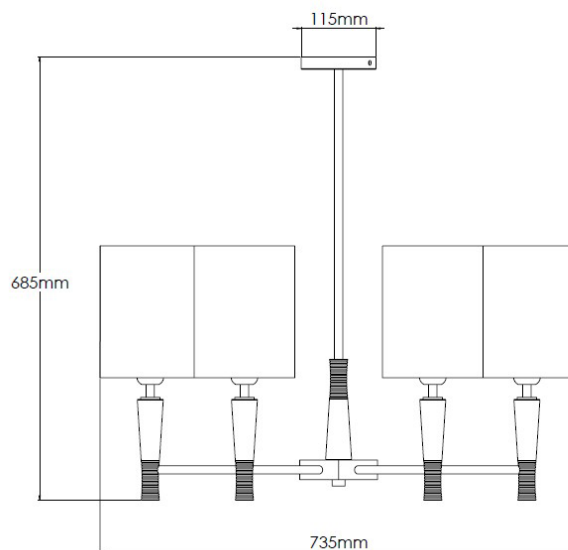

## Product Description

6-arm chandelier with dark oak tapered wood arms, ribbed metal detailing and 6" drum shades

## Technical Specification

<b>MATERIAL</b>	Brass / Dark Oak / Fabric	<b>IP Rating</b>	IP20
<b>FINISH</b>	Old English Light M6/OEBL	<b>HEIGHT</b>	685mm
<b>LAMPHOLDER TYPE</b>	E27	<b>WIDTH</b>	735mm
<b>RECOMMENDED LAMP</b>	A60/GLS	<b>DEPTH/PROJECTION</b>	735mm
<b>MAX WATTAGE</b>	72W	<b>BACK/CEILING PLATE</b>	115mm
<b>CERTIFICATIONS</b>	UKCA CE, UL	<b>BASE DIAMETER</b>	N/A
<b>DIMMABLE</b>	Mains - If lamps are compatible	<b>WEIGHT</b>	6kg
<b>CLASS I / II / III</b>	Class I	<b>SHADE MATERIAL</b>	Fabric

## Product Description

6-arm chandelier with rose teak tapered wood arms, ribbed metal detailing and 6" drum shades

## Technical Specification

<b>MATERIAL</b>	Brass / Rose Teak / Fabric	<b>IP Rating</b>	IP20
<b>FINISH</b>	Old English Light M6/OEBL	<b>HEIGHT</b>	685mm
<b>LAMPHOLDER TYPE</b>	E27	<b>WIDTH</b>	735mm
<b>RECOMMENDED LAMP</b>	A60/GLS	<b>DEPTH/PROJECTION</b>	735mm
<b>MAX WATTAGE</b>	72W	<b>BACK/CEILING PLATE</b>	115mm
<b>CERTIFICATIONS</b>	UKCA CE, UL	<b>BASE DIAMETER</b>	N/A
<b>DIMMABLE</b>	Mains - If lamps are compatible	<b>WEIGHT</b>	6kg
<b>CLASS I / II / III</b>	Class I	<b>SHADE MATERIAL</b>	Fabric