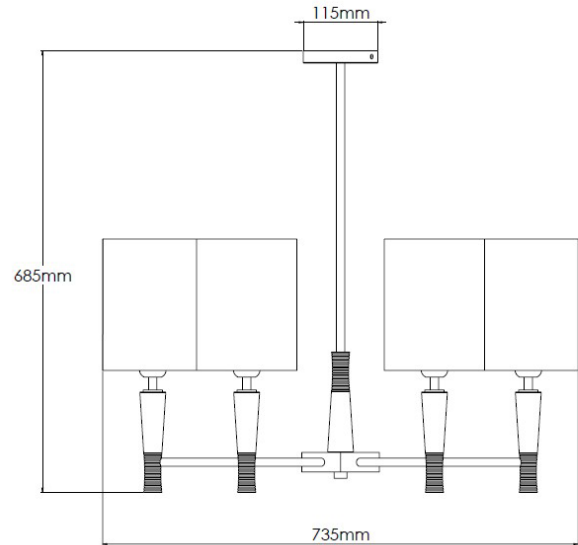

## Product Description

6-arm chandelier with dark oak tapered wood arms, ribbed metal detailing and 6" drum shades

## Technical Specification

<b>MATERIAL</b>	Brass / Dark Oak / Fabric	<b>IP Rating</b>	IP20
<b>FINISH</b>	Old English Light M6/OEBL	<b>HEIGHT</b>	685mm
<b>LAMPHOLDER TYPE</b>	E27	<b>WIDTH</b>	735mm
<b>RECOMMENDED LAMP</b>	A60/GLS	<b>DEPTH/PROJECTION</b>	735mm
<b>MAX WATTAGE</b>	72W	<b>BACK/CEILING PLATE</b>	115mm
<b>CERTIFICATIONS</b>	UKCA CE	<b>BASE DIAMETER</b>	N/A
<b>DIMMABLE</b>	Mains - If lamps are compatible	<b>WEIGHT</b>	6kg
<b>CLASS I / II / III</b>	Class I	<b>SHADE MATERIAL</b>	Fabric

## Product Description

6-arm chandelier with rose teak tapered wood arms, ribbed metal detailing and 6" drum shades

## Technical Specification

<b>MATERIAL</b>	Brass / Rose Teak / Fabric	<b>IP Rating</b>	IP20
<b>FINISH</b>	Old English Light M6/OEBL	<b>HEIGHT</b>	685mm
<b>LAMPHOLDER TYPE</b>	E27	<b>WIDTH</b>	735mm
<b>RECOMMENDED LAMP</b>	A60/GLS	<b>DEPTH/PROJECTION</b>	735mm
<b>MAX WATTAGE</b>	72W	<b>BACK/CEILING PLATE</b>	115mm
<b>CERTIFICATIONS</b>	UKCA CE	<b>BASE DIAMETER</b>	N/A
<b>DIMMABLE</b>	Mains - If lamps are compatible	<b>WEIGHT</b>	6kg
<b>CLASS I / II / III</b>	Class I	<b>SHADE MATERIAL</b>	Fabric