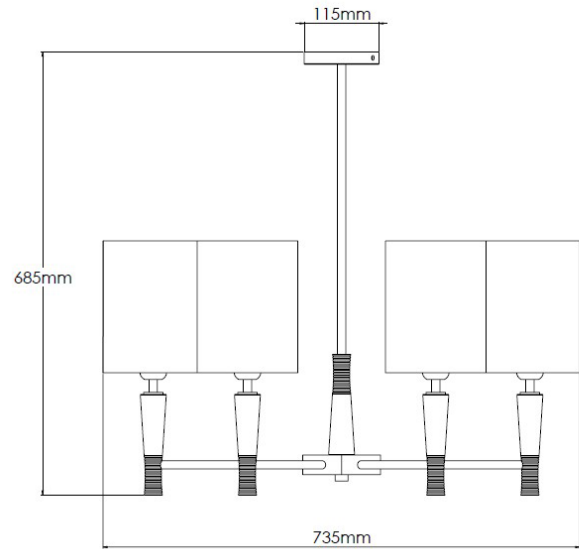

## Product Description

6-arm chandelier with dark oak tapered wood arms, ribbed metal detailing and 6" drum shades

## Technical Specification

<b>MATERIAL</b>	Brass / Dark Oak / Fabric	<b>IP Rating</b>	IP20
<b>FINISH</b>	Old English Light M6/OEBL	<b>HEIGHT</b>	685mm
<b>LAMPHOLDER TYPE</b>	E27	<b>WIDTH</b>	735mm
<b>RECOMMENDED LAMP</b>	A60/GLS	<b>DEPTH/PROJECTION</b>	735mm
<b>MAX WATTAGE</b>	72W	<b>BACK/CEILING PLATE</b>	115mm
<b>CERTIFICATIONS</b>	UKCA CE	<b>BASE DIAMETER</b>	N/A
<b>DIMMABLE</b>	Mains - If lamps are compatible	<b>WEIGHT</b>	6kg
<b>CLASS I / II / III</b>	Class I	<b>SHADE MATERIAL</b>	Fabric

## Product Description

6-arm chandelier with rose teak tapered wood arms, ribbed metal detailing and 6" drum shades

## Technical Specification

<b>MATERIAL</b>	Brass / Rose Teak / Fabric	<b>IP Rating</b>	IP20
<b>FINISH</b>	Old English Light M6/OEBL	<b>HEIGHT</b>	685mm
<b>LAMPHOLDER TYPE</b>	E27	<b>WIDTH</b>	735mm
<b>RECOMMENDED LAMP</b>	A60/GLS	<b>DEPTH/PROJECTION</b>	735mm
<b>MAX WATTAGE</b>	72W	<b>BACK/CEILING PLATE</b>	115mm
<b>CERTIFICATIONS</b>	UKCA CE	<b>BASE DIAMETER</b>	N/A
<b>DIMMABLE</b>	Mains - If lamps are compatible	<b>WEIGHT</b>	6kg
<b>CLASS I / II / III</b>	Class I	<b>SHADE MATERIAL</b>	Fabric