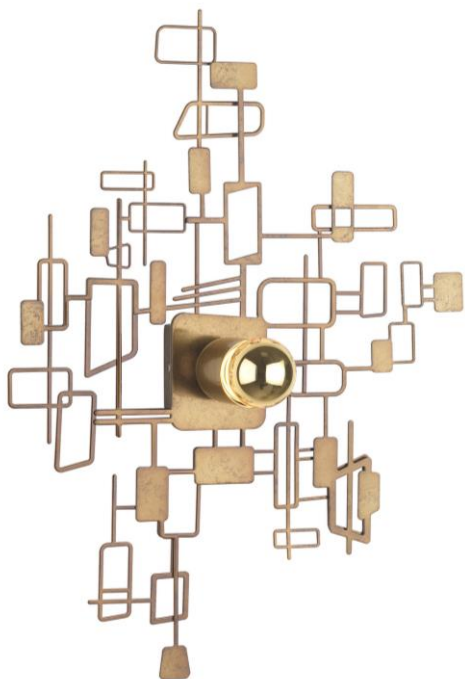

Product Description

Wall light finished in Patinated gold

Technical Specification

MATERIAL	Mild Steel	IP Rating	IP20
FINISH	Patinated Gold M6/PGLD	HEIGHT	450mm
LAMPHOLDER TYPE	E27 x 1	WIDTH	330mm
RECOMMENDED LAMP	Crown topped E27 Lamp	DEPTH/PROJECTION	165mm
MAX WATTAGE	12W	BACK/CEILING PLATE	60 x 60mm
CERTIFICATIONS	UKCA CE	BASE DIAMETER	N/A
DIMMABLE	Mains - If lamps are compatible	WEIGHT	6kg
CLASS I / II / III	Class I	SHADE MATERIAL	N/A