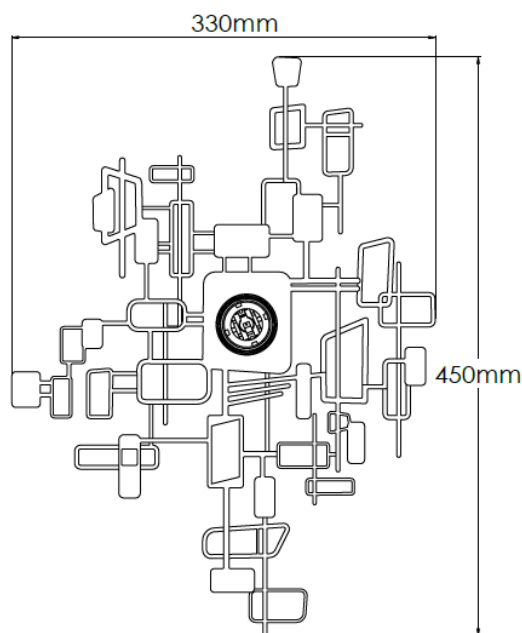

Product Description

Wall light finished in Patinated gold

Technical Specification

MATERIAL	Mild Steel	IP Rating	IP20
FINISH	Patinated Gold M6/PGLD	HEIGHT	450mm
LAMPHOLDER TYPE	E27 x 1	WIDTH	330mm
RECOMMENDED LAMP	Crown topped E27 Lamp	DEPTH/PROJECTION	165mm
MAX WATTAGE	12W	BACK/CEILING PLATE	60 x 60mm
CERTIFICATIONS	UKCA CE	BASE DIAMETER	N/A
DIMMABLE	Mains - If lamps are compatible	WEIGHT	6kg
CLASS I / II / III	Class I	SHADE MATERIAL	N/A