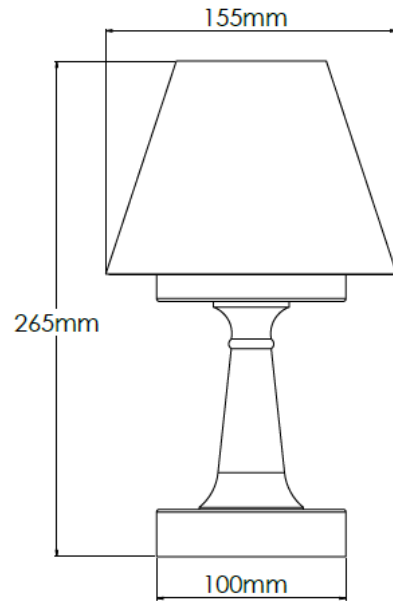

Product Description

Old English Light Rechargeable lamp with 6 inch cotton ivory pleated shade

Technical Specification

MATERIAL	Brass	IP Rating	IP20
FINISH	Old English Light M6/OEBL	HEIGHT	265mm
LAMPHOLDER TYPE	Rechargeable	WIDTH	155mm
RECOMMENDED LAMP	Rechargeable LED	DEPTH/PROJECTION	155mm
MAX WATTAGE	N/A	BACK/CEILING PLATE	N/A
CERTIFICATIONS	UKCA CE, UL	BASE DIAMETER	100mm
DIMMABLE	N/A	WEIGHT	2kg
CLASS I / II / III	N/A	SHADE MATERIAL	Fabric

Product Description

Old English Light Rechargeable lamp with 7 inch cotton ivory pleated shade

Technical Specification

MATERIAL	Brass	IP Rating	IP20
FINISH	Old English Light M6/OEBL	HEIGHT	275mm
LAMPHOLDER TYPE	Rechargeable	WIDTH	185mm
RECOMMENDED LAMP	Rechargeable LED	DEPTH/PROJECTION	185mm
MAX WATTAGE	N/A	BACK/CEILING PLATE	N/A
CERTIFICATIONS	UKCA CE, UL	BASE DIAMETER	100mm
DIMMABLE	N/A	WEIGHT	2kg
CLASS I / II / III	N/A	SHADE MATERIAL	Fabric

Product Description

Old English Light Rechargeable lamp with 6 inch snowdrift shade

Technical Specification

MATERIAL	Brass	IP Rating	IP20
FINISH	Old English Light M6/OEBL	HEIGHT	265mm
LAMPHOLDER TYPE	Rechargeable	WIDTH	155mm
RECOMMENDED LAMP	Rechargeable LED	DEPTH/PROJECTION	155mm
MAX WATTAGE	N/A	BACK/CEILING PLATE	N/A
CERTIFICATIONS	UKCA CE, UL	BASE DIAMETER	100mm
DIMMABLE	N/A	WEIGHT	2kg
CLASS I / II / III	N/A	SHADE MATERIAL	Fabric

Product Description

Old English Light Rechargeable lamp with 7 inch snowdrift shade

Technical Specification

MATERIAL	Brass	IP Rating	IP20
FINISH	Old English Light M6/OEBL	HEIGHT	275mm
LAMPHOLDER TYPE	Rechargeable	WIDTH	185mm
RECOMMENDED LAMP	Rechargeable LED	DEPTH/PROJECTION	185mm
MAX WATTAGE	N/A	BACK/CEILING PLATE	N/A
CERTIFICATIONS	UKCA CE, UL	BASE DIAMETER	100mm
DIMMABLE	N/A	WEIGHT	2kg
CLASS I / II / III	N/A	SHADE MATERIAL	Fabric