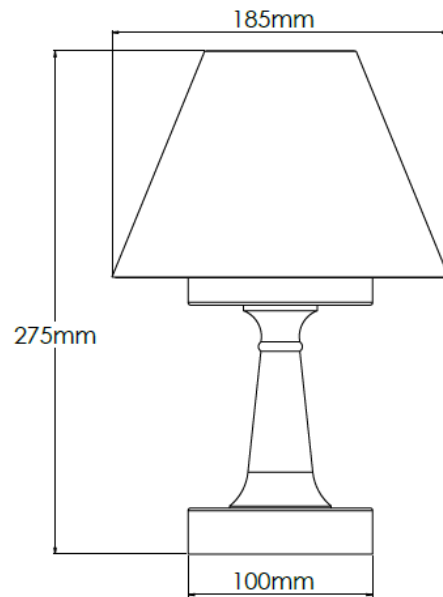

Product Description

Old English Light Rechargeable lamp with 6 inch cotton ivory pleated shade

Technical Specification

MATERIAL	Brass	IP Rating	IP20
FINISH	Old English Light M6/OEBL	HEIGHT	265mm
LAMPHOLDER TYPE	Rechargeable	WIDTH	155mm
RECOMMENDED LAMP	Rechargeable LED	DEPTH/PROJECTION	155mm
MAX WATTAGE	N/A	BACK/CEILING PLATE	N/A
CERTIFICATIONS	UKCA CE, UL	BASE DIAMETER	100mm
DIMMABLE	N/A	WEIGHT	2kg
CLASS I / II / III	N/A	SHADE MATERIAL	Fabric

Product Description

Old English Light Rechargeable lamp with 7 inch cotton ivory pleated shade

Technical Specification

MATERIAL	Brass	IP Rating	IP20
FINISH	Old English Light M6/OEBL	HEIGHT	275mm
LAMPHOLDER TYPE	Rechargeable	WIDTH	185mm
RECOMMENDED LAMP	Rechargeable LED	DEPTH/PROJECTION	185mm
MAX WATTAGE	N/A	BACK/CEILING PLATE	N/A
CERTIFICATIONS	UKCA CE, UL	BASE DIAMETER	100mm
DIMMABLE	N/A	WEIGHT	2kg
CLASS I / II / III	N/A	SHADE MATERIAL	Fabric

Product Description

Old English Light Rechargeable lamp with 6 inch snowdrift shade

Technical Specification

MATERIAL	Brass	IP Rating	IP20
FINISH	Old English Light M6/OEBL	HEIGHT	265mm
LAMPHOLDER TYPE	Rechargeable	WIDTH	155mm
RECOMMENDED LAMP	Rechargeable LED	DEPTH/PROJECTION	155mm
MAX WATTAGE	N/A	BACK/CEILING PLATE	N/A
CERTIFICATIONS	UKCA CE, UL	BASE DIAMETER	100mm
DIMMABLE	N/A	WEIGHT	2kg
CLASS I / II / III	N/A	SHADE MATERIAL	Fabric

Product Description

Old English Light Rechargeable lamp with 7 inch snowdrift shade

Technical Specification

MATERIAL	Brass	IP Rating	IP20
FINISH	Old English Light M6/OEBL	HEIGHT	275mm
LAMPHOLDER TYPE	Rechargeable	WIDTH	185mm
RECOMMENDED LAMP	Rechargeable LED	DEPTH/PROJECTION	185mm
MAX WATTAGE	N/A	BACK/CEILING PLATE	N/A
CERTIFICATIONS	UKCA CE, UL	BASE DIAMETER	100mm
DIMMABLE	N/A	WEIGHT	2kg
CLASS I / II / III	N/A	SHADE MATERIAL	Fabric