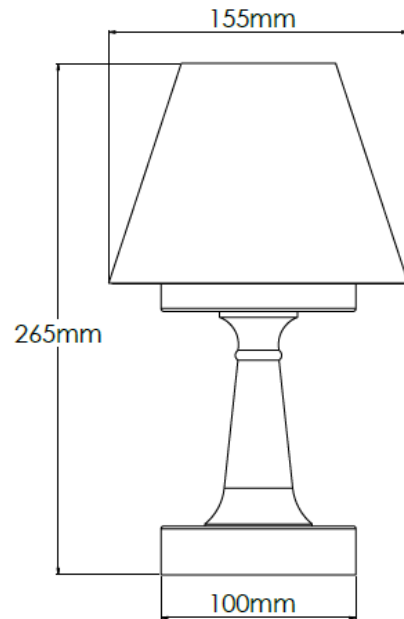

Product Description

Old English Light Rechargeable lamp with 6 inch cotton ivory pleated shade

Technical Specification

MATERIAL	Brass	IP Rating	IP20
FINISH	Old English Light M6/OEBL	HEIGHT	265mm
LAMPHOLDER TYPE	Rechargeable	WIDTH	155mm
RECOMMENDED LAMP	Rechargeable LED	DEPTH/PROJECTION	155mm
MAX WATTAGE	N/A	BACK/CEILING PLATE	N/A
CERTIFICATIONS	UKCA CE, UL	BASE DIAMETER	100mm
DIMMABLE	N/A	WEIGHT	2kg
CLASS I / II / III	N/A	SHADE MATERIAL	Fabric

Product Description

Old English Light Rechargeable lamp with 7 inch cotton ivory pleated shade

Technical Specification

MATERIAL	Brass	IP Rating	IP20
FINISH	Old English Light M6/OEBL	HEIGHT	275mm
LAMPHOLDER TYPE	Rechargeable	WIDTH	185mm
RECOMMENDED LAMP	Rechargeable LED	DEPTH/PROJECTION	185mm
MAX WATTAGE	N/A	BACK/CEILING PLATE	N/A
CERTIFICATIONS	UKCA CE, UL	BASE DIAMETER	100mm
DIMMABLE	N/A	WEIGHT	2kg
CLASS I / II / III	N/A	SHADE MATERIAL	Fabric

Product Description

Old English Light Rechargeable lamp with 6 inch snowdrift shade

Technical Specification

MATERIAL	Brass	IP Rating	IP20
FINISH	Old English Light M6/OEBL	HEIGHT	265mm
LAMPHOLDER TYPE	Rechargeable	WIDTH	155mm
RECOMMENDED LAMP	Rechargeable LED	DEPTH/PROJECTION	155mm
MAX WATTAGE	N/A	BACK/CEILING PLATE	N/A
CERTIFICATIONS	UKCA CE, UL	BASE DIAMETER	100mm
DIMMABLE	N/A	WEIGHT	2kg
CLASS I / II / III	N/A	SHADE MATERIAL	Fabric

Product Description

Old English Light Rechargeable lamp with 7 inch snowdrift shade

Technical Specification

MATERIAL	Brass	IP Rating	IP20
FINISH	Old English Light M6/OEBL	HEIGHT	275mm
LAMPHOLDER TYPE	Rechargeable	WIDTH	185mm
RECOMMENDED LAMP	Rechargeable LED	DEPTH/PROJECTION	185mm
MAX WATTAGE	N/A	BACK/CEILING PLATE	N/A
CERTIFICATIONS	UKCA CE, UL	BASE DIAMETER	100mm
DIMMABLE	N/A	WEIGHT	2kg
CLASS I / II / III	N/A	SHADE MATERIAL	Fabric