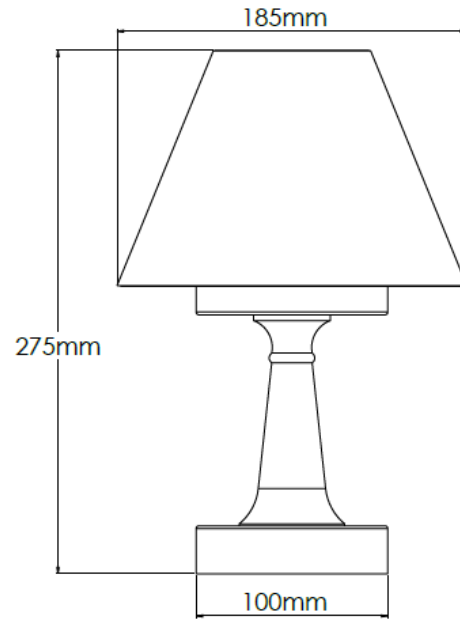

Product Description

Old English Light Rechargeable lamp with 6 inch cotton ivory pleated shade

Technical Specification

MATERIAL	Brass	IP Rating	IP20
FINISH	Old English Light M6/OEBL	HEIGHT	265mm
LAMPHOLDER TYPE	Rechargeable	WIDTH	155mm
RECOMMENDED LAMP	Rechargeable LED	DEPTH/PROJECTION	155mm
MAX WATTAGE	N/A	BACK/CEILING PLATE	N/A
CERTIFICATIONS	UKCA CE, UL	BASE DIAMETER	100mm
DIMMABLE	N/A	WEIGHT	2kg
CLASS I / II / III	N/A	SHADE MATERIAL	Fabric

Product Description

Old English Light Rechargeable lamp with 7 inch cotton ivory pleated shade

Technical Specification

MATERIAL	Brass	IP Rating	IP20
FINISH	Old English Light M6/OEBL	HEIGHT	275mm
LAMPHOLDER TYPE	Rechargeable	WIDTH	185mm
RECOMMENDED LAMP	Rechargeable LED	DEPTH/PROJECTION	185mm
MAX WATTAGE	N/A	BACK/CEILING PLATE	N/A
CERTIFICATIONS	UKCA CE, UL	BASE DIAMETER	100mm
DIMMABLE	N/A	WEIGHT	2kg
CLASS I / II / III	N/A	SHADE MATERIAL	Fabric

Product Description

Old English Light Rechargeable lamp with 6 inch snowdrift shade

Technical Specification

MATERIAL	Brass	IP Rating	IP20
FINISH	Old English Light M6/OEBL	HEIGHT	265mm
LAMPHOLDER TYPE	Rechargeable	WIDTH	155mm
RECOMMENDED LAMP	Rechargeable LED	DEPTH/PROJECTION	155mm
MAX WATTAGE	N/A	BACK/CEILING PLATE	N/A
CERTIFICATIONS	UKCA CE, UL	BASE DIAMETER	100mm
DIMMABLE	N/A	WEIGHT	2kg
CLASS I / II / III	N/A	SHADE MATERIAL	Fabric

Product Description

Old English Light Rechargeable lamp with 7 inch snowdrift shade

Technical Specification

MATERIAL	Brass	IP Rating	IP20
FINISH	Old English Light M6/OEBL	HEIGHT	275mm
LAMPHOLDER TYPE	Rechargeable	WIDTH	185mm
RECOMMENDED LAMP	Rechargeable LED	DEPTH/PROJECTION	185mm
MAX WATTAGE	N/A	BACK/CEILING PLATE	N/A
CERTIFICATIONS	UKCA CE, UL	BASE DIAMETER	100mm
DIMMABLE	N/A	WEIGHT	2kg
CLASS I / II / III	N/A	SHADE MATERIAL	Fabric