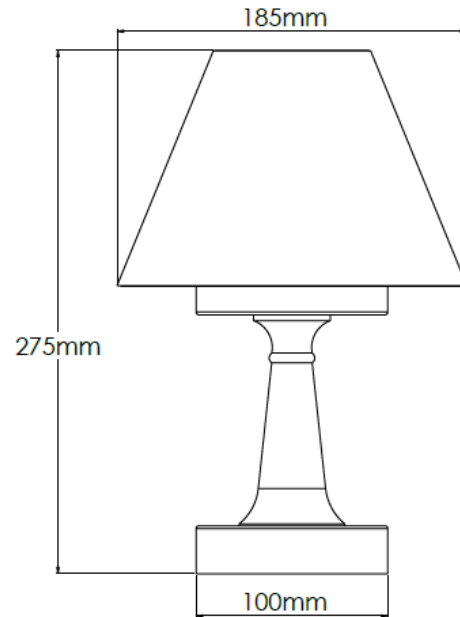

Product Description

Old English Light Rechargeable lamp with 6 inch cotton ivory pleated shade

Technical Specification

MATERIAL	Brass	IP Rating	IP20
FINISH	Old English Light M6/OEBL	HEIGHT	265mm
LAMPHOLDER TYPE	Rechargeable	WIDTH	155mm
RECOMMENDED LAMP	Smart Lamp SC5482	DEPTH/PROJECTION	155mm
MAX WATTAGE	N/A	BACK/CEILING PLATE	N/A
CERTIFICATIONS	UKCA CE	BASE DIAMETER	100mm
DIMMABLE	N/A	WEIGHT	2kg
CLASS I / II / III	N/A	SHADE MATERIAL	Fabric

Product Description

Old English Light Rechargeable lamp with 7 inch cotton ivory pleated shade

Technical Specification

MATERIAL	Brass	IP Rating	IP20
FINISH	Old English Light M6/OEBL	HEIGHT	275mm
LAMPHOLDER TYPE	Rechargeable	WIDTH	185mm
RECOMMENDED LAMP	Smart Lamp SC5482	DEPTH/PROJECTION	185mm
MAX WATTAGE	N/A	BACK/CEILING PLATE	N/A
CERTIFICATIONS	UKCA CE	BASE DIAMETER	100mm
DIMMABLE	N/A	WEIGHT	2kg
CLASS I / II / III	N/A	SHADE MATERIAL	Fabric

Product Description

Old English Light Rechargeable lamp with 6 inch snowdrift shade

Technical Specification

MATERIAL	Brass	IP Rating	IP20
FINISH	Old English Light M6/OEBL	HEIGHT	265mm
LAMPHOLDER TYPE	Rechargeable	WIDTH	155mm
RECOMMENDED LAMP	Smart Lamp SC5482	DEPTH/PROJECTION	155mm
MAX WATTAGE	N/A	BACK/CEILING PLATE	N/A
CERTIFICATIONS	UKCA CE	BASE DIAMETER	100mm
DIMMABLE	N/A	WEIGHT	2kg
CLASS I / II / III	N/A	SHADE MATERIAL	Fabric

Product Description

Old English Light Rechargeable lamp with 7 inch snowdrift shade

Technical Specification

MATERIAL	Brass	IP Rating	IP20
FINISH	Old English Light M6/OEBL	HEIGHT	275mm
LAMPHOLDER TYPE	Rechargeable	WIDTH	185mm
RECOMMENDED LAMP	Smart Lamp SC5482	DEPTH/PROJECTION	185mm
MAX WATTAGE	N/A	BACK/CEILING PLATE	N/A
CERTIFICATIONS	UKCA CE	BASE DIAMETER	100mm
DIMMABLE	N/A	WEIGHT	2kg
CLASS I / II / III	N/A	SHADE MATERIAL	Fabric