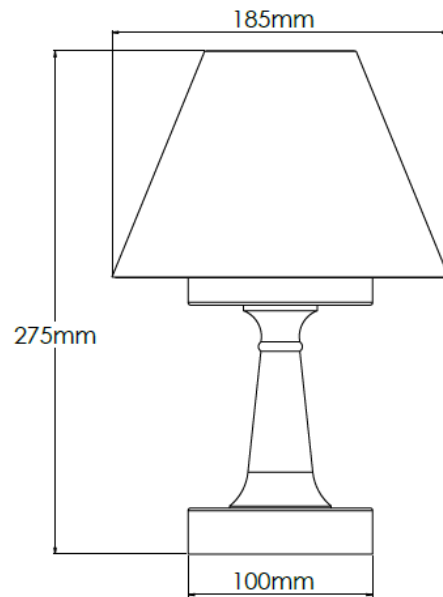

Product Description

Old English Light Rechargeable lamp with 6 inch cotton ivory pleated shade

Technical Specification

MATERIAL	Brass	IP Rating	IP20
FINISH	Old English Light M6/OEBL	HEIGHT	265mm
LAMPHOLDER TYPE	Rechargeable	WIDTH	155mm
RECOMMENDED LAMP	Smart Lamp SC5482	DEPTH/PROJECTION	155mm
MAX WATTAGE	N/A	BACK/CEILING PLATE	N/A
CERTIFICATIONS	UKCA CE	BASE DIAMETER	100mm
DIMMABLE	N/A	WEIGHT	2kg
CLASS I / II / III	N/A	SHADE MATERIAL	Fabric

Product Description

Old English Light Rechargeable lamp with 7 inch cotton ivory pleated shade

Technical Specification

MATERIAL	Brass	IP Rating	IP20
FINISH	Old English Light M6/OEBL	HEIGHT	275mm
LAMPHOLDER TYPE	Rechargeable	WIDTH	185mm
RECOMMENDED LAMP	Smart Lamp SC5482	DEPTH/PROJECTION	185mm
MAX WATTAGE	N/A	BACK/CEILING PLATE	N/A
CERTIFICATIONS	UKCA CE	BASE DIAMETER	100mm
DIMMABLE	N/A	WEIGHT	2kg
CLASS I / II / III	N/A	SHADE MATERIAL	Fabric

Product Description

Old English Light Rechargeable lamp with 6 inch snowdrift shade

Technical Specification

MATERIAL	Brass	IP Rating	IP20
FINISH	Old English Light M6/OEBL	HEIGHT	265mm
LAMPHOLDER TYPE	Rechargeable	WIDTH	155mm
RECOMMENDED LAMP	Smart Lamp SC5482	DEPTH/PROJECTION	155mm
MAX WATTAGE	N/A	BACK/CEILING PLATE	N/A
CERTIFICATIONS	UKCA CE	BASE DIAMETER	100mm
DIMMABLE	N/A	WEIGHT	2kg
CLASS I / II / III	N/A	SHADE MATERIAL	Fabric

Product Description

Old English Light Rechargeable lamp with 7 inch snowdrift shade

Technical Specification

MATERIAL	Brass	IP Rating	IP20
FINISH	Old English Light M6/OEBL	HEIGHT	275mm
LAMPHOLDER TYPE	Rechargeable	WIDTH	185mm
RECOMMENDED LAMP	Smart Lamp SC5482	DEPTH/PROJECTION	185mm
MAX WATTAGE	N/A	BACK/CEILING PLATE	N/A
CERTIFICATIONS	UKCA CE	BASE DIAMETER	100mm
DIMMABLE	N/A	WEIGHT	2kg
CLASS I / II / III	N/A	SHADE MATERIAL	Fabric