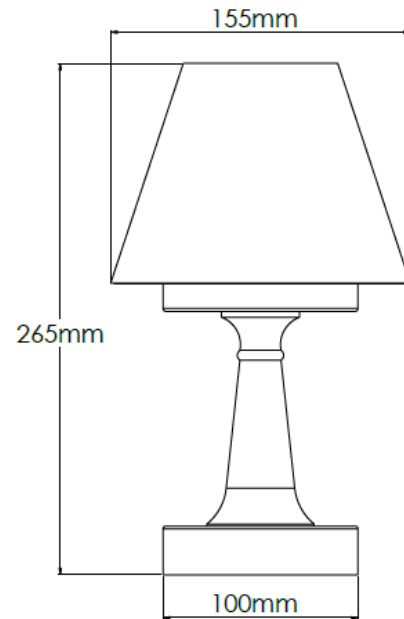

Product Description

Old English Light Rechargeable lamp with 6 inch cotton ivory pleated shade

Technical Specification

MATERIAL	Brass	IP Rating	IP20
FINISH	Old English Light M6/OEBL	HEIGHT	265mm
LAMPHOLDER TYPE	Rechargeable	WIDTH	155mm
RECOMMENDED LAMP	Smart Lamp SC5482	DEPTH/PROJECTION	155mm
MAX WATTAGE	N/A	BACK/CEILING PLATE	N/A
CERTIFICATIONS	UKCA CE	BASE DIAMETER	100mm
DIMMABLE	N/A	WEIGHT	2kg
CLASS I / II / III	N/A	SHADE MATERIAL	Fabric

Product Description

Old English Light Rechargeable lamp with 7 inch cotton ivory pleated shade

Technical Specification

MATERIAL	Brass	IP Rating	IP20
FINISH	Old English Light M6/OEBL	HEIGHT	275mm
LAMPHOLDER TYPE	Rechargeable	WIDTH	185mm
RECOMMENDED LAMP	Smart Lamp SC5482	DEPTH/PROJECTION	185mm
MAX WATTAGE	N/A	BACK/CEILING PLATE	N/A
CERTIFICATIONS	UKCA CE	BASE DIAMETER	100mm
DIMMABLE	N/A	WEIGHT	2kg
CLASS I / II / III	N/A	SHADE MATERIAL	Fabric

Product Description

Old English Light Rechargeable lamp with 6 inch snowdrift shade

Technical Specification

MATERIAL	Brass	IP Rating	IP20
FINISH	Old English Light M6/OEBL	HEIGHT	265mm
LAMPHOLDER TYPE	Rechargeable	WIDTH	155mm
RECOMMENDED LAMP	Smart Lamp SC5482	DEPTH/PROJECTION	155mm
MAX WATTAGE	N/A	BACK/CEILING PLATE	N/A
CERTIFICATIONS	UKCA CE	BASE DIAMETER	100mm
DIMMABLE	N/A	WEIGHT	2kg
CLASS I / II / III	N/A	SHADE MATERIAL	Fabric

Product Description

Old English Light Rechargeable lamp with 7 inch snowdrift shade

Technical Specification

MATERIAL	Brass	IP Rating	IP20
FINISH	Old English Light M6/OEBL	HEIGHT	275mm
LAMPHOLDER TYPE	Rechargeable	WIDTH	185mm
RECOMMENDED LAMP	Smart Lamp SC5482	DEPTH/PROJECTION	185mm
MAX WATTAGE	N/A	BACK/CEILING PLATE	N/A
CERTIFICATIONS	UKCA CE	BASE DIAMETER	100mm
DIMMABLE	N/A	WEIGHT	2kg
CLASS I / II / III	N/A	SHADE MATERIAL	Fabric