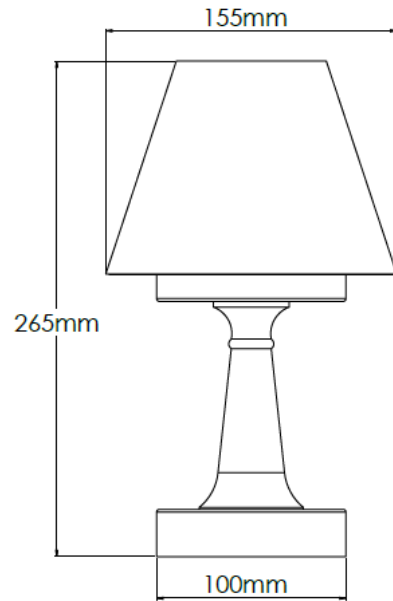

Product Description

Old English Light Rechargeable lamp with 6 inch cotton ivory pleated shade

Technical Specification

MATERIAL	Brass	IP Rating	IP20
FINISH	Old English Light M6/OEBL	HEIGHT	265mm
LAMPHOLDER TYPE	Rechargeable	WIDTH	155mm
RECOMMENDED LAMP	Smart Lamp SC5482	DEPTH/PROJECTION	155mm
MAX WATTAGE	N/A	BACK/CEILING PLATE	N/A
CERTIFICATIONS	UKCA CE	BASE DIAMETER	100mm
DIMMABLE	N/A	WEIGHT	2kg
CLASS I / II / III	N/A	SHADE MATERIAL	Fabric

Product Description

Old English Light Rechargeable lamp with 7 inch cotton ivory pleated shade

Technical Specification

MATERIAL	Brass	IP Rating	IP20
FINISH	Old English Light M6/OEBL	HEIGHT	275mm
LAMPHOLDER TYPE	Rechargeable	WIDTH	185mm
RECOMMENDED LAMP	Smart Lamp SC5482	DEPTH/PROJECTION	185mm
MAX WATTAGE	N/A	BACK/CEILING PLATE	N/A
CERTIFICATIONS	UKCA CE	BASE DIAMETER	100mm
DIMMABLE	N/A	WEIGHT	2kg
CLASS I / II / III	N/A	SHADE MATERIAL	Fabric

Product Description

Old English Light Rechargeable lamp with 6 inch snowdrift shade

Technical Specification

MATERIAL	Brass	IP Rating	IP20
FINISH	Old English Light M6/OEBL	HEIGHT	265mm
LAMPHOLDER TYPE	Rechargeable	WIDTH	155mm
RECOMMENDED LAMP	Smart Lamp SC5482	DEPTH/PROJECTION	155mm
MAX WATTAGE	N/A	BACK/CEILING PLATE	N/A
CERTIFICATIONS	UKCA CE	BASE DIAMETER	100mm
DIMMABLE	N/A	WEIGHT	2kg
CLASS I / II / III	N/A	SHADE MATERIAL	Fabric

Product Description

Old English Light Rechargeable lamp with 7 inch snowdrift shade

Technical Specification

MATERIAL	Brass	IP Rating	IP20
FINISH	Old English Light M6/OEBL	HEIGHT	275mm
LAMPHOLDER TYPE	Rechargeable	WIDTH	185mm
RECOMMENDED LAMP	Smart Lamp SC5482	DEPTH/PROJECTION	185mm
MAX WATTAGE	N/A	BACK/CEILING PLATE	N/A
CERTIFICATIONS	UKCA CE	BASE DIAMETER	100mm
DIMMABLE	N/A	WEIGHT	2kg
CLASS I / II / III	N/A	SHADE MATERIAL	Fabric