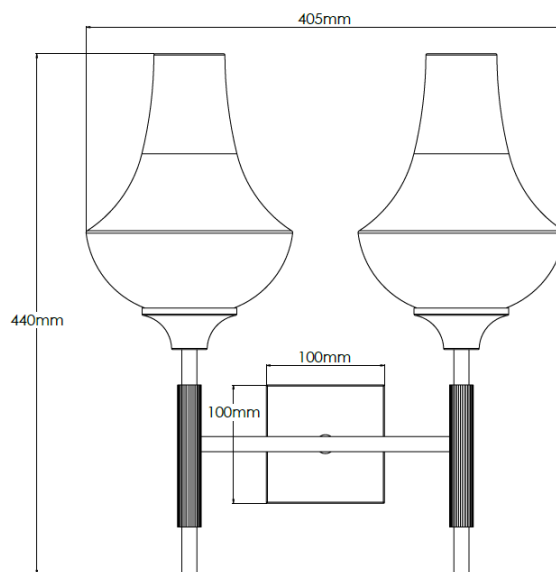

Product Description

Wall light with brass metalwork and glass shades

Technical Specification

MATERIAL	Brass / Glass	IP Rating	IP20
FINISH	Old English Light M6/OEBL	HEIGHT	440mm
LAMPHOLDER TYPE	SES x 2	WIDTH	405mm
RECOMMENDED LAMP	Tube < 28mm Dia.	DEPTH/PROJECTION	190mm
MAX WATTAGE	8W	BACK/CEILING PLATE	100x100mm
CERTIFICATIONS	UKCA CE, UL	BASE DIAMETER	N/A
DIMMABLE	Mains - If lamps are compatible	WEIGHT	4kg
CLASS I / II / III	Class I	SHADE MATERIAL	Glass