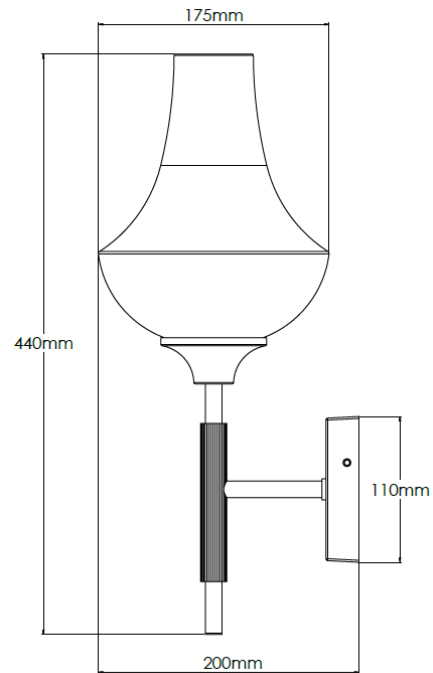

Product Description

Wall light with brass metalwork and glass shade

Technical Specification

MATERIAL	Brass / Glass	IP Rating	IP20
FINISH	Old English Light M6/OEBL	HEIGHT	440mm
LAMPHOLDER TYPE	SES x 1	WIDTH	175mm
RECOMMENDED LAMP	Tube < 28mm Dia.	DEPTH/PROJECTION	200mm
MAX WATTAGE	4W	BACK/CEILING PLATE	110x75mm
CERTIFICATIONS	UKCA CE	BASE DIAMETER	N/A
DIMMABLE	Mains - If lamps are compatible	WEIGHT	3kg
CLASS I / II / III	Class I	SHADE MATERIAL	Glass