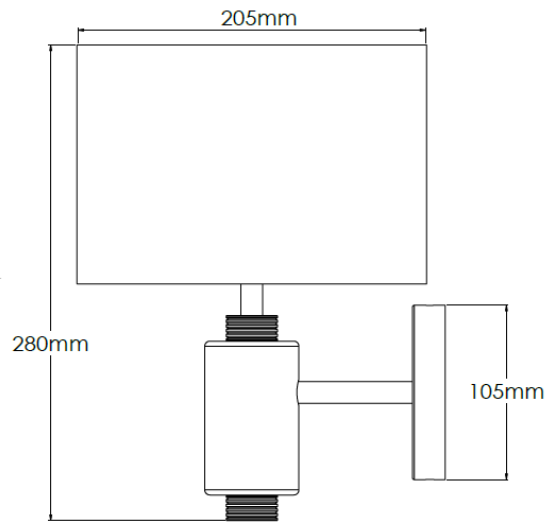

Product Description

Brass and alabaster wall light with flint linen shade

Technical Specification

MATERIAL	Brass / Alabaster	IP Rating	IP20
FINISH	Old English Light M6/OEBL	HEIGHT	280mm
LAMPHOLDER TYPE	E27 x 1	WIDTH	205mm
RECOMMENDED LAMP	GLS	DEPTH/PROJECTION	215mm
MAX WATTAGE	12W	BACK/CEILING PLATE	105mm
CERTIFICATIONS	UKCA CE	BASE DIAMETER	N/A
DIMMABLE	Mains - If lamps are compatible	WEIGHT	3kg
CLASS I / II / III	Class I	SHADE MATERIAL	Fabric