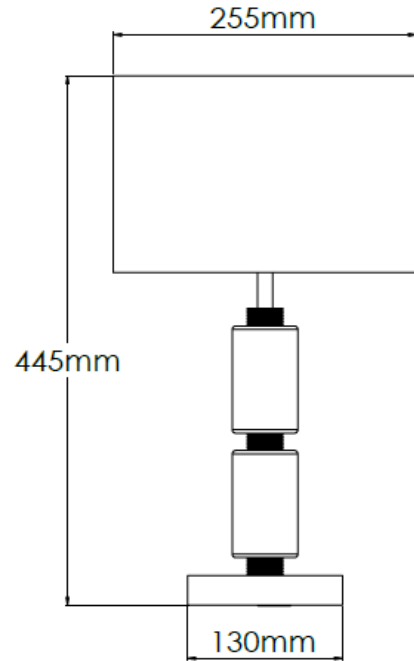

Product Description

Medium, brass and alabaster table lamp with flint fabric shade

Technical Specification

MATERIAL	Brass / Alabaster	IP Rating	IP20
FINISH	Old English Light M6/OEBL	HEIGHT	445mm
LAMPHOLDER TYPE	E27 x 1	WIDTH	255mm
RECOMMENDED LAMP	GLS	DEPTH/PROJECTION	255mm
MAX WATTAGE	12W	BACK/CEILING PLATE	N/A
CERTIFICATIONS	UKCA CE, UL	BASE DIAMETER	130mm
DIMMABLE	Mains - If lamps are compatible	WEIGHT	8kg
CLASS I / II / III	Class I	SHADE MATERIAL	Fabric