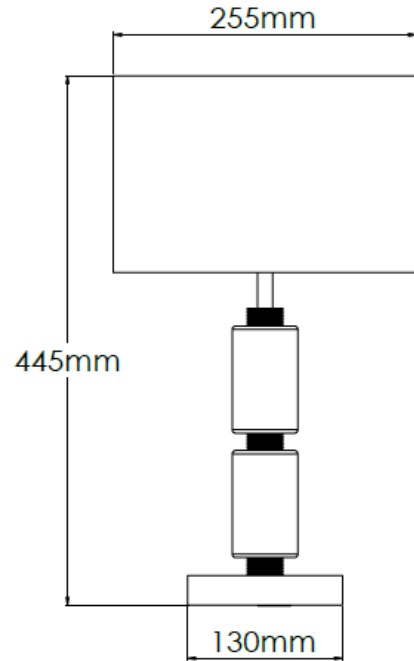

## Product Description

Medium, brass and alabaster table lamp with flint fabric shade

## Technical Specification

<b>MATERIAL</b>	Brass / Alabaster	<b>IP Rating</b>	IP20
<b>FINISH</b>	Old English Light M6/OEBL	<b>HEIGHT</b>	445mm
<b>LAMPHOLDER TYPE</b>	E27 x 1	<b>WIDTH</b>	255mm
<b>RECOMMENDED LAMP</b>	GLS	<b>DEPTH/PROJECTION</b>	255mm
<b>MAX WATTAGE</b>	12W	<b>BACK/CEILING PLATE</b>	N/A
<b>CERTIFICATIONS</b>	UKCA CE	<b>BASE DIAMETER</b>	130mm
<b>DIMMABLE</b>	Mains - If lamps are compatible	<b>WEIGHT</b>	8kg
<b>CLASS I / II / III</b>	Class I	<b>SHADE MATERIAL</b>	Fabric