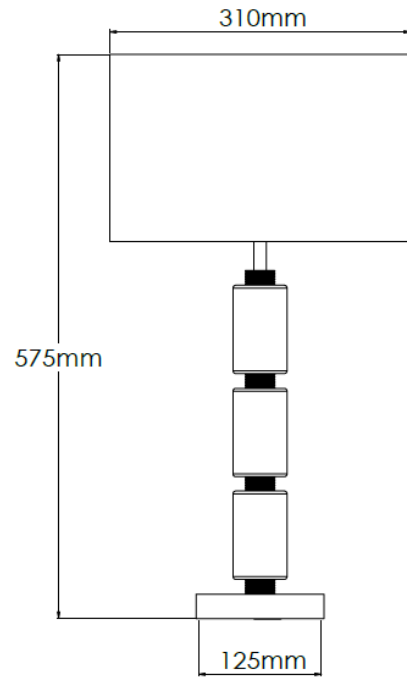

Product Description

Large, brass and alabaster table lamp with flint fabric shade

Technical Specification

MATERIAL	Brass / Alabaster	IP Rating	IP20
FINISH	Old English Light M6/OEBL	HEIGHT	575mm
LAMPHOLDER TYPE	E27 x 1	WIDTH	310mm
RECOMMENDED LAMP	GLS	DEPTH/PROJECTION	310mm
MAX WATTAGE	12W	BACK/CEILING PLATE	N/A
CERTIFICATIONS	UKCA CE, UL	BASE DIAMETER	125mm
DIMMABLE	Mains - If lamps are compatible	WEIGHT	10kg
CLASS I / II / III	Class I	SHADE MATERIAL	Fabric