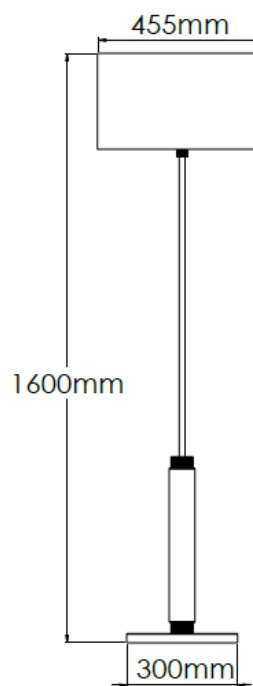

Product Description

Brass and alabaster floor lamp with flint fabric shade

Technical Specification

MATERIAL	Brass / Alabaster	IP Rating	IP20
FINISH	Old English Light M6/OEBL	HEIGHT	1600mm
LAMPHOLDER TYPE	E27 x 1	WIDTH	455mm
RECOMMENDED LAMP	GLS	DEPTH/PROJECTION	455mm
MAX WATTAGE	12W	BACK/CEILING PLATE	N/A
CERTIFICATIONS	UKCA CE	BASE DIAMETER	300mm
DIMMABLE	Mains - If lamps are compatible	WEIGHT	15kg
CLASS I / II / III	Class I	SHADE MATERIAL	Fabric