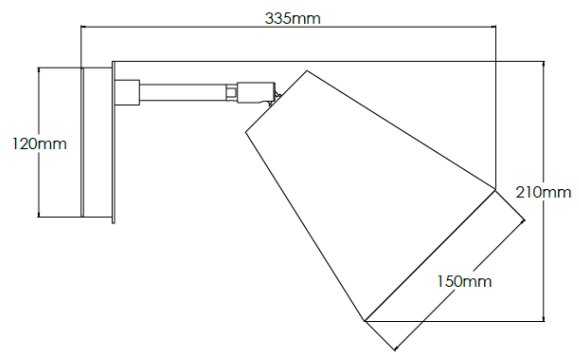

Product Description

Brass wall light with black detailing and black silk fabric shade

Technical Specification

MATERIAL	Brass / Mild Steel / Fabric	IP Rating	IP20
FINISH	Polished Brass M5/PBR	HEIGHT	210mm
LAMPHOLDER TYPE	E27 x 1	WIDTH	150mm
RECOMMENDED LAMP	GLS	DEPTH/PROJECTION	335mm
MAX WATTAGE	8W	BACK/CEILING PLATE	120mm
CERTIFICATIONS	UKCA CE	BASE DIAMETER	N/A
DIMMABLE	Mains - If lamps are compatible	WEIGHT	1.5kg
CLASS I / II / III	Class I	SHADE MATERIAL	Fabric

Product Description

Brass wall light with white detailing and pearl grey fabric shade

Technical Specification

MATERIAL	Brass / Mild Steel / Fabric	IP Rating	IP20
FINISH	Polished Brass M5/PBR	HEIGHT	210mm
LAMPHOLDER TYPE	E27 x 1	WIDTH	150mm
RECOMMENDED LAMP	GLS	DEPTH/PROJECTION	335mm
MAX WATTAGE	8W	BACK/CEILING PLATE	120mm
CERTIFICATIONS	UKCA CE	BASE DIAMETER	N/A
DIMMABLE	Mains - If lamps are compatible	WEIGHT	1.5kg
CLASS I / II / III	Class I	SHADE MATERIAL	Fabric