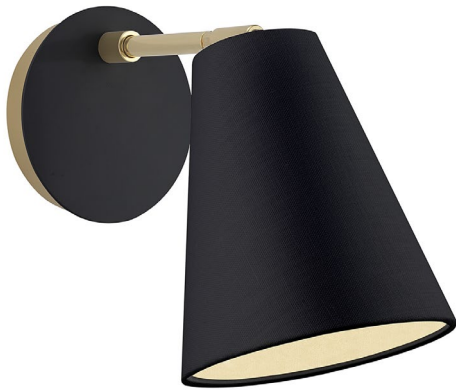

Product Description

Brass wall light with black detailing and black silk fabric shade

Technical Specification

MATERIAL	Brass / Mild Steel / Fabric	IP Rating	IP20
FINISH	Polished Brass M5/PBR	HEIGHT	210mm
LAMPHOLDER TYPE	E27 x 1	WIDTH	150mm
RECOMMENDED LAMP	GLS	DEPTH/PROJECTION	335mm
MAX WATTAGE	8W	BACK/CEILING PLATE	120mm
CERTIFICATIONS	UKCA CE	BASE DIAMETER	N/A
DIMMABLE	Mains - If lamps are compatible	WEIGHT	1.5kg
CLASS I / II / III	Class I	SHADE MATERIAL	Fabric

Product Description

Brass wall light with white detailing and pearl grey fabric shade

Technical Specification

MATERIAL	Brass / Mild Steel / Fabric	IP Rating	IP20
FINISH	Polished Brass M5/PBR	HEIGHT	210mm
LAMPHOLDER TYPE	E27 x 1	WIDTH	150mm
RECOMMENDED LAMP	GLS	DEPTH/PROJECTION	335mm
MAX WATTAGE	8W	BACK/CEILING PLATE	120mm
CERTIFICATIONS	UKCA CE	BASE DIAMETER	N/A
DIMMABLE	Mains - If lamps are compatible	WEIGHT	1.5kg
CLASS I / II / III	Class I	SHADE MATERIAL	Fabric