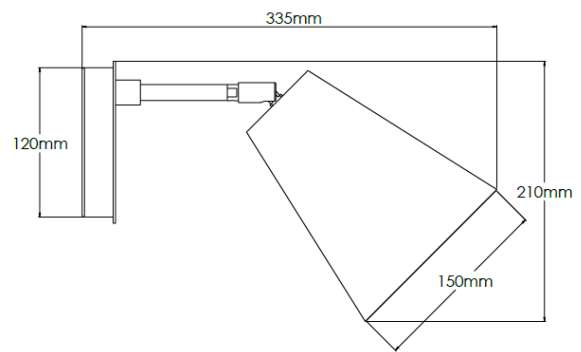

Product Description

Brass wall light with black detailing and black silk fabric shade

Technical Specification

MATERIAL	Brass / Mild Steel / Fabric	IP Rating	IP20
FINISH	Polished Brass M5/PBR	HEIGHT	210mm
LAMPHOLDER TYPE	E27 x 1	WIDTH	150mm
RECOMMENDED LAMP	GLS	DEPTH/PROJECTION	335mm
MAX WATTAGE	8W	BACK/CEILING PLATE	120mm
CERTIFICATIONS	UKCA CE	BASE DIAMETER	N/A
DIMMABLE	Mains - If lamps are compatible	WEIGHT	1.5kg
CLASS I / II / III	Class I	SHADE MATERIAL	Fabric

Product Description

Brass wall light with white detailing and pearl grey fabric shade

Technical Specification

MATERIAL	Brass / Mild Steel / Fabric	IP Rating	IP20
FINISH	Polished Brass M5/PBR	HEIGHT	210mm
LAMPHOLDER TYPE	E27 x 1	WIDTH	150mm
RECOMMENDED LAMP	GLS	DEPTH/PROJECTION	335mm
MAX WATTAGE	8W	BACK/CEILING PLATE	120mm
CERTIFICATIONS	UKCA CE	BASE DIAMETER	N/A
DIMMABLE	Mains - If lamps are compatible	WEIGHT	1.5kg
CLASS I / II / III	Class I	SHADE MATERIAL	Fabric