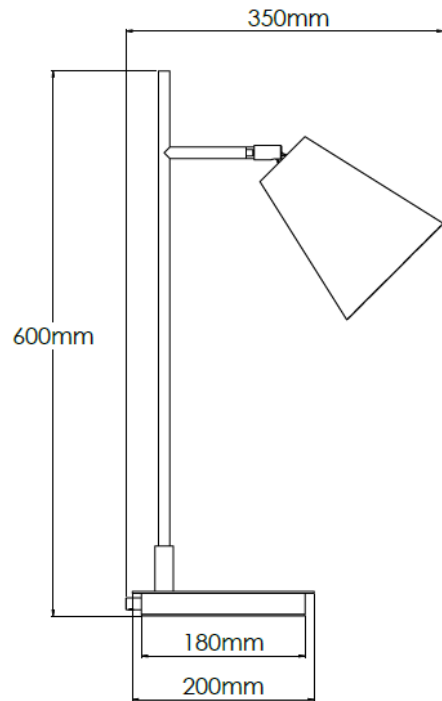

Product Description

Brass table lamp with black detailing and black silk fabric shade

Technical Specification

MATERIAL	Brass / Mild Steel / Fabric	IP Rating	IP20
FINISH	Polished Brass M5/PBR	HEIGHT	600mm
LAMPHOLDER TYPE	E27 x 1	WIDTH	200mm
RECOMMENDED LAMP	GLS	DEPTH/PROJECTION	350mm
MAX WATTAGE	8W	BACK/CEILING PLATE	N/A
CERTIFICATIONS	UKCA CE	BASE DIAMETER	180mm
DIMMABLE	Mains - If lamps are compatible	WEIGHT	5kg
CLASS I / II / III	Class I	SHADE MATERIAL	Fabric

Product Description

Brass table lamp with white detailing and pearl grey fabric shade

Technical Specification

MATERIAL	Brass / Mild Steel / Fabric	IP Rating	IP20
FINISH	Polished Brass M5/PBR	HEIGHT	600mm
LAMPHOLDER TYPE	E27 x 1	WIDTH	200mm
RECOMMENDED LAMP	GLS	DEPTH/PROJECTION	350mm
MAX WATTAGE	8W	BACK/CEILING PLATE	N/A
CERTIFICATIONS	UKCA CE	BASE DIAMETER	180mm
DIMMABLE	Mains - If lamps are compatible	WEIGHT	5kg
CLASS I / II / III	Class I	SHADE MATERIAL	Fabric