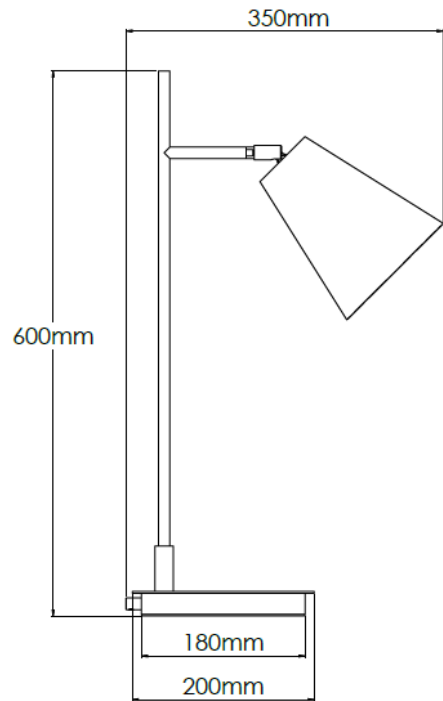

Product Description

Brass table lamp with black detailing and black silk fabric shade

Technical Specification

MATERIAL	Brass / Mild Steel / Fabric	IP Rating	IP20
FINISH	Polished Brass M5/PBR	HEIGHT	600mm
LAMPHOLDER TYPE	E27 x 1	WIDTH	200mm
RECOMMENDED LAMP	GLS	DEPTH/PROJECTION	350mm
MAX WATTAGE	8W	BACK/CEILING PLATE	N/A
CERTIFICATIONS	UKCA CE	BASE DIAMETER	180mm
DIMMABLE	Mains - If lamps are compatible	WEIGHT	5kg
CLASS I / II / III	Class I	SHADE MATERIAL	Fabric

Product Description

Brass table lamp with white detailing and pearl grey fabric shade

Technical Specification

MATERIAL	Brass / Mild Steel / Fabric	IP Rating	IP20
FINISH	Polished Brass M5/PBR	HEIGHT	600mm
LAMPHOLDER TYPE	E27 x 1	WIDTH	200mm
RECOMMENDED LAMP	GLS	DEPTH/PROJECTION	350mm
MAX WATTAGE	8W	BACK/CEILING PLATE	N/A
CERTIFICATIONS	UKCA CE	BASE DIAMETER	180mm
DIMMABLE	Mains - If lamps are compatible	WEIGHT	5kg
CLASS I / II / III	Class I	SHADE MATERIAL	Fabric