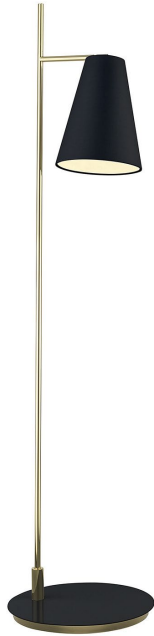

Product Description

Brass floor lamp with black detailing and black silk fabric shade

Technical Specification

MATERIAL	Brass / Mild Steel / Fabric	IP Rating	IP20
FINISH	Polished Brass M5/PBR	HEIGHT	1600mm
LAMPHOLDER TYPE	E27 x 1	WIDTH	380mm
RECOMMENDED LAMP	GLS	DEPTH/PROJECTION	540mm
MAX WATTAGE	8W	BACK/CEILING PLATE	N/A
CERTIFICATIONS	UKCA CE	BASE DIAMETER	350mm
DIMMABLE	Mains - If lamps are compatible	WEIGHT	15kg
CLASS I / II / III	Class I	SHADE MATERIAL	Fabric

Product Description

Brass floor lamp with white detailing and pearl grey fabric shade

Technical Specification

MATERIAL	Brass / Mild Steel / Fabric	IP Rating	IP20
FINISH	Polished Brass M5/PBR	HEIGHT	1600mm
LAMPHOLDER TYPE	E27 x 1	WIDTH	380mm
RECOMMENDED LAMP	GLS	DEPTH/PROJECTION	540mm
MAX WATTAGE	8W	BACK/CEILING PLATE	N/A
CERTIFICATIONS	UKCA CE	BASE DIAMETER	350mm
DIMMABLE	Mains - If lamps are compatible	WEIGHT	15kg
CLASS I / II / III	Class I	SHADE MATERIAL	Fabric