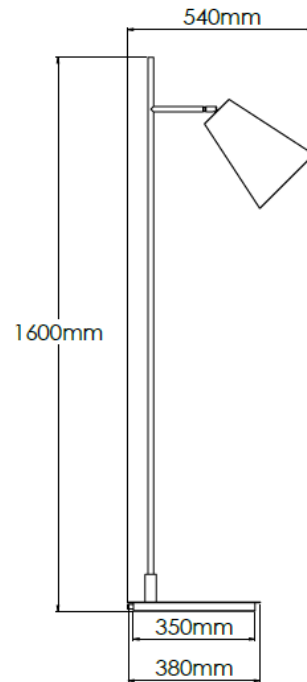

Product Description

Brass floor lamp with black detailing and black silk fabric shade

Technical Specification

MATERIAL	Brass / Mild Steel / Fabric	IP Rating	IP20
FINISH	Polished Brass M5/PBR	HEIGHT	1600mm
LAMPHOLDER TYPE	E27 x 1	WIDTH	380mm
RECOMMENDED LAMP	GLS	DEPTH/PROJECTION	540mm
MAX WATTAGE	8W	BACK/CEILING PLATE	N/A
CERTIFICATIONS	UKCA CE	BASE DIAMETER	350mm
DIMMABLE	Mains - If lamps are compatible	WEIGHT	15kg
CLASS I / II / III	Class I	SHADE MATERIAL	Fabric

Product Description

Brass floor lamp with white detailing and pearl grey fabric shade

Technical Specification

MATERIAL	Brass / Mild Steel / Fabric	IP Rating	IP20
FINISH	Polished Brass M5/PBR	HEIGHT	1600mm
LAMPHOLDER TYPE	E27 x 1	WIDTH	380mm
RECOMMENDED LAMP	GLS	DEPTH/PROJECTION	540mm
MAX WATTAGE	8W	BACK/CEILING PLATE	N/A
CERTIFICATIONS	UKCA CE	BASE DIAMETER	350mm
DIMMABLE	Mains - If lamps are compatible	WEIGHT	15kg
CLASS I / II / III	Class I	SHADE MATERIAL	Fabric