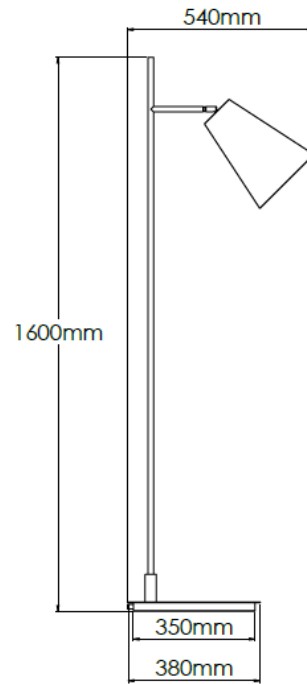

Product Description

Brass floor lamp with black detailing and black silk fabric shade

Technical Specification

MATERIAL	Brass / Mild Steel / Fabric	IP Rating	IP20
FINISH	Polished Brass M5/PBR	HEIGHT	1600mm
LAMPHOLDER TYPE	E27 x 1	WIDTH	380mm
RECOMMENDED LAMP	GLS	DEPTH/PROJECTION	540mm
MAX WATTAGE	8W	BACK/CEILING PLATE	N/A
CERTIFICATIONS	UKCA CE	BASE DIAMETER	350mm
DIMMABLE	Mains - If lamps are compatible	WEIGHT	15kg
CLASS I / II / III	Class I	SHADE MATERIAL	Fabric

Product Description

Brass floor lamp with white detailing and pearl grey fabric shade

Technical Specification

MATERIAL	Brass / Mild Steel / Fabric	IP Rating	IP20
FINISH	Polished Brass M5/PBR	HEIGHT	1600mm
LAMPHOLDER TYPE	E27 x 1	WIDTH	380mm
RECOMMENDED LAMP	GLS	DEPTH/PROJECTION	540mm
MAX WATTAGE	8W	BACK/CEILING PLATE	N/A
CERTIFICATIONS	UKCA CE	BASE DIAMETER	350mm
DIMMABLE	Mains - If lamps are compatible	WEIGHT	15kg
CLASS I / II / III	Class I	SHADE MATERIAL	Fabric