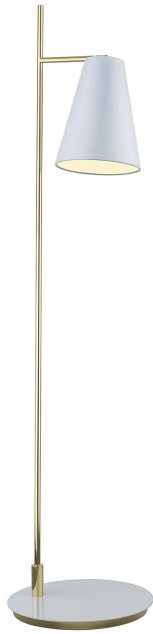

Product Description

Brass floor lamp with black detailing and black silk fabric shade

Technical Specification

MATERIAL	Brass / Mild Steel / Fabric	IP Rating	IP20
FINISH	Polished Brass M5/PBR	HEIGHT	1600mm
LAMPHOLDER TYPE	E27 x 1	WIDTH	380mm
RECOMMENDED LAMP	GLS	DEPTH/PROJECTION	540mm
MAX WATTAGE	8W	BACK/CEILING PLATE	N/A
CERTIFICATIONS	UKCA CE	BASE DIAMETER	350mm
DIMMABLE	Mains - If lamps are compatible	WEIGHT	15kg
CLASS I / II / III	Class I	SHADE MATERIAL	Fabric

Product Description

Brass floor lamp with white detailing and pearl grey fabric shade

Technical Specification

MATERIAL	Brass / Mild Steel / Fabric	IP Rating	IP20
FINISH	Polished Brass M5/PBR	HEIGHT	1600mm
LAMPHOLDER TYPE	E27 x 1	WIDTH	380mm
RECOMMENDED LAMP	GLS	DEPTH/PROJECTION	540mm
MAX WATTAGE	8W	BACK/CEILING PLATE	N/A
CERTIFICATIONS	UKCA CE	BASE DIAMETER	350mm
DIMMABLE	Mains - If lamps are compatible	WEIGHT	15kg
CLASS I / II / III	Class I	SHADE MATERIAL	Fabric