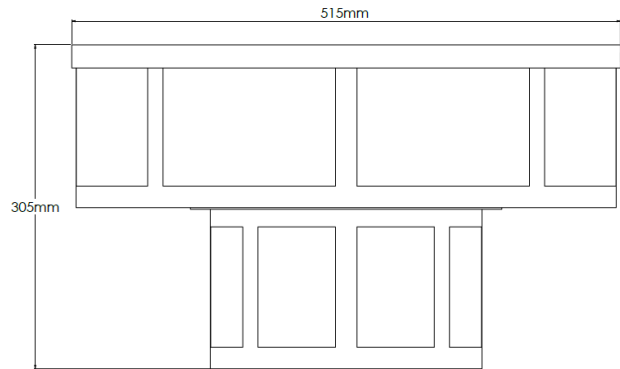

Product Description

Chandelier with brass metalwork and clear reeded glass diffuser

Technical Specification

MATERIAL	Mild Steel / Glass	IP Rating	IP20
FINISH	Medium Antique P2/MAQ	HEIGHT	305mm
LAMPHOLDER TYPE	SES x 12	WIDTH	515mm
RECOMMENDED LAMP	Golfball	DEPTH/PROJECTION	515mm
MAX WATTAGE	48W	BACK/CEILING PLATE	515mm
CERTIFICATIONS	UKCA CE	BASE DIAMETER	N/A
DIMMABLE	Mains - If lamps are compatible	WEIGHT	25kg
CLASS I / II / III	Class I	SHADE MATERIAL	Glass