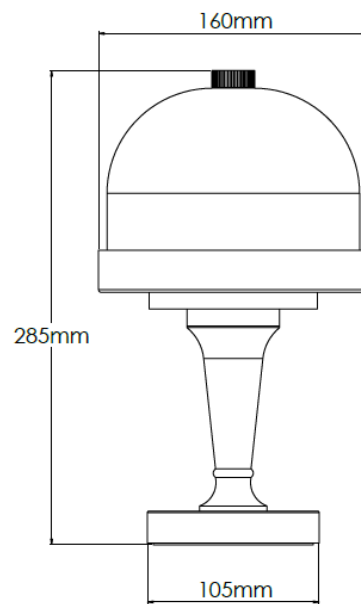

## Product Description

Brass rechargeable table lamp with matt opal glass shade

## Technical Specification

<b>MATERIAL</b>	Brass / Glass	<b>IP Rating</b>	IP44
<b>FINISH</b>	Old English Dark M6/OEBD	<b>HEIGHT</b>	285mm
<b>LAMPHOLDER TYPE</b>	Rechargeable	<b>WIDTH</b>	160mm
<b>RECOMMENDED LAMP</b>	Rechargeable LED	<b>DEPTH/PROJECTION</b>	160mm
<b>MAX WATTAGE</b>	N/A	<b>BACK/CEILING PLATE</b>	N/A
<b>CERTIFICATIONS</b>	UKCA CE, UL	<b>BASE DIAMETER</b>	105mm
<b>DIMMABLE</b>	N/A	<b>WEIGHT</b>	2kg
<b>CLASS I / II / III</b>	N/A	<b>SHADE MATERIAL</b>	Glass