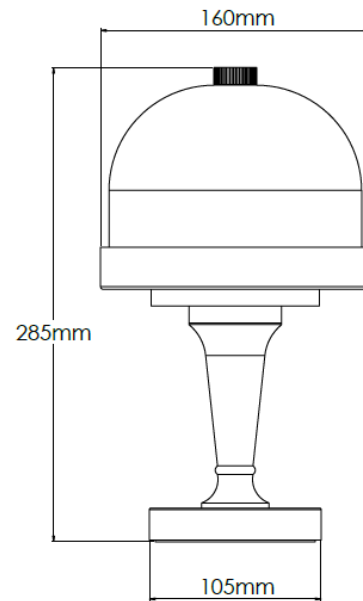

## Product Description

Brass rechargeable table lamp with matt opal glass shade

## Technical Specification

<b>MATERIAL</b>	Brass / Glass	<b>IP Rating</b>	IP44
<b>FINISH</b>	Old English Dark M6/OEBD	<b>HEIGHT</b>	285mm
<b>LAMPHOLDER TYPE</b>	Rechargeable	<b>WIDTH</b>	160mm
<b>RECOMMENDED LAMP</b>	Smart Lamp SC5482	<b>DEPTH/PROJECTION</b>	160mm
<b>MAX WATTAGE</b>	N/A	<b>BACK/CEILING PLATE</b>	N/A
<b>CERTIFICATIONS</b>	UKCA CE	<b>BASE DIAMETER</b>	105mm
<b>DIMMABLE</b>	N/A	<b>WEIGHT</b>	2kg
<b>CLASS I / II / III</b>	N/A	<b>SHADE MATERIAL</b>	Glass