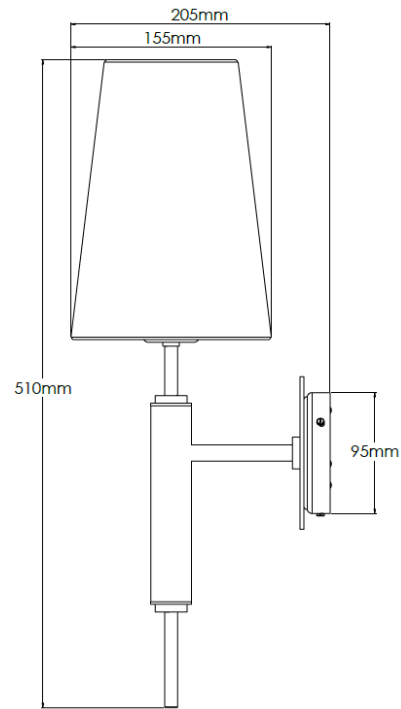

Product Description

Wall light with fabric shade

Technical Specification

MATERIAL	Mild Steel / Brass / Fabric	IP Rating	IP20
FINISH	Carbonne M6/CRB	HEIGHT	470mm
LAMPHOLDER TYPE	E27 x 1	WIDTH	155mm
RECOMMENDED LAMP	GLS	DEPTH/PROJECTION	205mm
MAX WATTAGE	12W	BACK/CEILING PLATE	95mm
CERTIFICATIONS	UKCA CE	BASE DIAMETER	N/A
DIMMABLE	Mains - If lamps are compatible	WEIGHT	2kg
CLASS I / II / III	Class I	SHADE MATERIAL	Fabric

Product Description

Wall light with fabric shade

Technical Specification

MATERIAL	Mild Steel / Brass / Fabric	IP Rating	IP20
FINISH	Carbonne M6/CRB	HEIGHT	510mm
LAMPHOLDER TYPE	E27 x 1	WIDTH	155mm
RECOMMENDED LAMP	GLS	DEPTH/PROJECTION	205mm
MAX WATTAGE	12W	BACK/CEILING PLATE	95mm
CERTIFICATIONS	UKCA CE	BASE DIAMETER	N/A
DIMMABLE	Mains - If lamps are compatible	WEIGHT	2kg
CLASS I / II / III	Class I	SHADE MATERIAL	Fabric