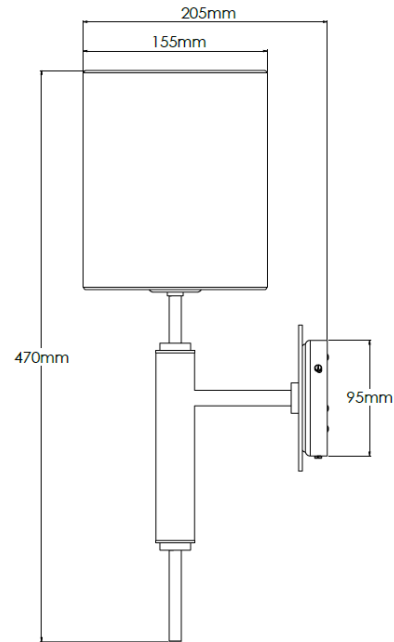

Product Description

Wall light with fabric shade

Technical Specification

MATERIAL	Mild Steel / Brass / Fabric	IP Rating	IP20
FINISH	Carbonne M6/CRB	HEIGHT	470mm
LAMPHOLDER TYPE	E27 x 1	WIDTH	155mm
RECOMMENDED LAMP	GLS	DEPTH/PROJECTION	205mm
MAX WATTAGE	12W	BACK/CEILING PLATE	95mm
CERTIFICATIONS	UKCA CE	BASE DIAMETER	N/A
DIMMABLE	Mains - If lamps are compatible	WEIGHT	2kg
CLASS I / II / III	Class I	SHADE MATERIAL	Fabric

Product Description

Wall light with fabric shade

Technical Specification

MATERIAL	Mild Steel / Brass / Fabric	IP Rating	IP20
FINISH	Carbonne M6/CRB	HEIGHT	510mm
LAMPHOLDER TYPE	E27 x 1	WIDTH	155mm
RECOMMENDED LAMP	GLS	DEPTH/PROJECTION	205mm
MAX WATTAGE	12W	BACK/CEILING PLATE	95mm
CERTIFICATIONS	UKCA CE	BASE DIAMETER	N/A
DIMMABLE	Mains - If lamps are compatible	WEIGHT	2kg
CLASS I / II / III	Class I	SHADE MATERIAL	Fabric