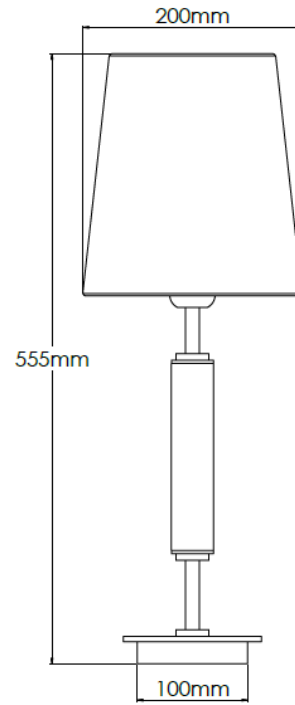

Product Description

Medium table lamp with fabric shade

Technical Specification

MATERIAL	Mild Steel / Brass / Fabric	IP Rating	IP20
FINISH	Carbonne M6/CRB	HEIGHT	540mm
LAMPHOLDER TYPE	E27 x 1	WIDTH	210mm
RECOMMENDED LAMP	GLS	DEPTH/PROJECTION	210mm
MAX WATTAGE	12W	BACK/CEILING PLATE	N/A
CERTIFICATIONS	UKCA CE, UL	BASE DIAMETER	100mm
DIMMABLE	Mains - If lamps are compatible	WEIGHT	3kg
CLASS I / II / III	Class I	SHADE MATERIAL	Fabric

Product Description

Medium table lamp with fabric shade

Technical Specification

MATERIAL	Mild Steel / Brass / Fabric	IP Rating	IP20
FINISH	Carbone M6/CRB	HEIGHT	555mm
LAMPHOLDER TYPE	E27 x 1	WIDTH	200mm
RECOMMENDED LAMP	GLS	DEPTH/PROJECTION	200mm
MAX WATTAGE	12W	BACK/CEILING PLATE	N/A
CERTIFICATIONS	UKCA CE, UL	BASE DIAMETER	100mm
DIMMABLE	Mains - If lamps are compatible	WEIGHT	3kg
CLASS I / II / III	Class I	SHADE MATERIAL	Fabric