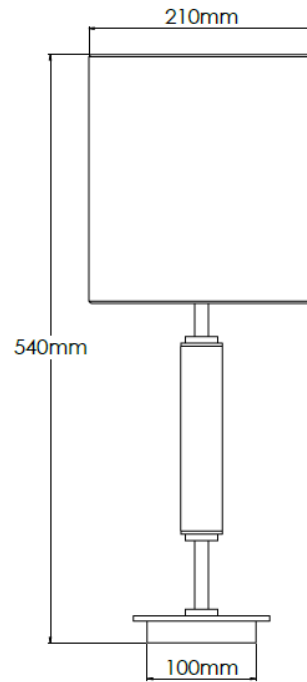

Product Description

Medium table lamp with fabric shade

Technical Specification

MATERIAL	Mild Steel / Brass / Fabric	IP Rating	IP20
FINISH	Carbonne M6/CRB	HEIGHT	540mm
LAMPHOLDER TYPE	E27 x 1	WIDTH	210mm
RECOMMENDED LAMP	GLS	DEPTH/PROJECTION	210mm
MAX WATTAGE	12W	BACK/CEILING PLATE	N/A
CERTIFICATIONS	UKCA CE, UL	BASE DIAMETER	100mm
DIMMABLE	Mains - If lamps are compatible	WEIGHT	3kg
CLASS I / II / III	Class I	SHADE MATERIAL	Fabric

Product Description

Medium table lamp with fabric shade

Technical Specification

MATERIAL	Mild Steel / Brass / Fabric	IP Rating	IP20
FINISH	Carbone M6/CRB	HEIGHT	555mm
LAMPHOLDER TYPE	E27 x 1	WIDTH	200mm
RECOMMENDED LAMP	GLS	DEPTH/PROJECTION	200mm
MAX WATTAGE	12W	BACK/CEILING PLATE	N/A
CERTIFICATIONS	UKCA CE, UL	BASE DIAMETER	100mm
DIMMABLE	Mains - If lamps are compatible	WEIGHT	3kg
CLASS I / II / III	Class I	SHADE MATERIAL	Fabric