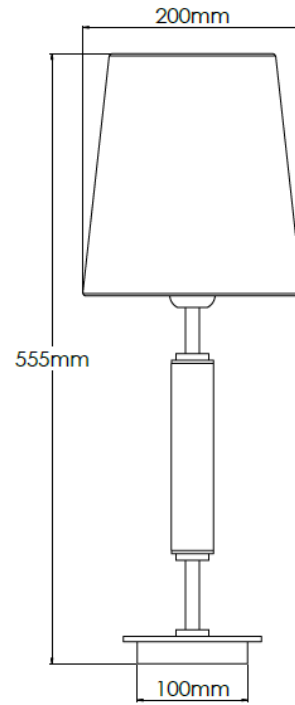

Product Description

Medium table lamp with fabric shade

Technical Specification

MATERIAL	Mild Steel / Brass / Fabric	IP Rating	IP20
FINISH	Carbonne M6/CRB	HEIGHT	540mm
LAMPHOLDER TYPE	E27 x 1	WIDTH	210mm
RECOMMENDED LAMP	GLS	DEPTH/PROJECTION	210mm
MAX WATTAGE	12W	BACK/CEILING PLATE	N/A
CERTIFICATIONS	UKCA CE	BASE DIAMETER	100mm
DIMMABLE	Mains - If lamps are compatible	WEIGHT	3kg
CLASS I / II / III	Class I	SHADE MATERIAL	Fabric

Product Description

Medium table lamp with fabric shade

Technical Specification

MATERIAL	Mild Steel / Brass / Fabric	IP Rating	IP20
FINISH	Carbone M6/CRB	HEIGHT	555mm
LAMPHOLDER TYPE	E27 x 1	WIDTH	200mm
RECOMMENDED LAMP	GLS	DEPTH/PROJECTION	200mm
MAX WATTAGE	12W	BACK/CEILING PLATE	N/A
CERTIFICATIONS	UKCA CE	BASE DIAMETER	100mm
DIMMABLE	Mains - If lamps are compatible	WEIGHT	3kg
CLASS I / II / III	Class I	SHADE MATERIAL	Fabric