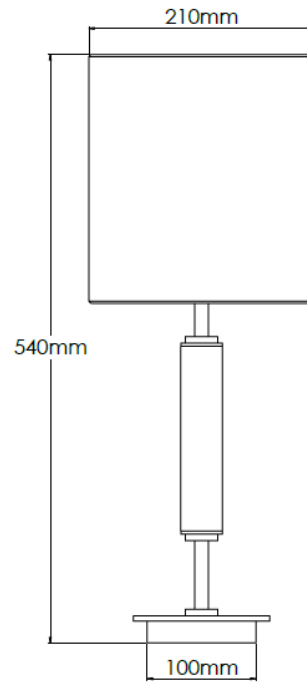

Product Description

Medium table lamp with fabric shade

Technical Specification

MATERIAL	Mild Steel / Brass / Fabric	IP Rating	IP20
FINISH	Carbonne M6/CRB	HEIGHT	540mm
LAMPHOLDER TYPE	E27 x 1	WIDTH	210mm
RECOMMENDED LAMP	GLS	DEPTH/PROJECTION	210mm
MAX WATTAGE	12W	BACK/CEILING PLATE	N/A
CERTIFICATIONS	UKCA CE	BASE DIAMETER	100mm
DIMMABLE	Mains - If lamps are compatible	WEIGHT	3kg
CLASS I / II / III	Class I	SHADE MATERIAL	Fabric

Product Description

Medium table lamp with fabric shade

Technical Specification

MATERIAL	Mild Steel / Brass / Fabric	IP Rating	IP20
FINISH	Carbone M6/CRB	HEIGHT	555mm
LAMPHOLDER TYPE	E27 x 1	WIDTH	200mm
RECOMMENDED LAMP	GLS	DEPTH/PROJECTION	200mm
MAX WATTAGE	12W	BACK/CEILING PLATE	N/A
CERTIFICATIONS	UKCA CE	BASE DIAMETER	100mm
DIMMABLE	Mains - If lamps are compatible	WEIGHT	3kg
CLASS I / II / III	Class I	SHADE MATERIAL	Fabric