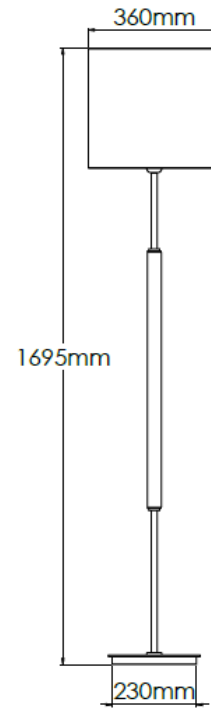

Product Description

Floor lamp with fabric shade

Technical Specification

MATERIAL	Mild Steel / Brass / Fabric	IP Rating	IP20
FINISH	Carbone M6/CRB	HEIGHT	1695mm
LAMPHOLDER TYPE	E27 x 1	WIDTH	360mm
RECOMMENDED LAMP	GLS	DEPTH/PROJECTION	360mm
MAX WATTAGE	12W	BACK/CEILING PLATE	N/A
CERTIFICATIONS	UKCA CE	BASE DIAMETER	230mm
DIMMABLE	Mains - If lamps are compatible	WEIGHT	10kg
CLASS I / II / III	Class I	SHADE MATERIAL	Fabric

Product Description

Floor lamp with fabric shade

Technical Specification

MATERIAL	Mild Steel / Brass / Fabric	IP Rating	IP20
FINISH	Carbonne M6/CRB	HEIGHT	1750mm
LAMPHOLDER TYPE	E27 x 1	WIDTH	255mm
RECOMMENDED LAMP	GLS	DEPTH/PROJECTION	255mm
MAX WATTAGE	12W	BACK/CEILING PLATE	N/A
CERTIFICATIONS	UKCA CE	BASE DIAMETER	230mm
DIMMABLE	Mains - If lamps are compatible	WEIGHT	10kg
CLASS I / II / III	Class I	SHADE MATERIAL	Fabric