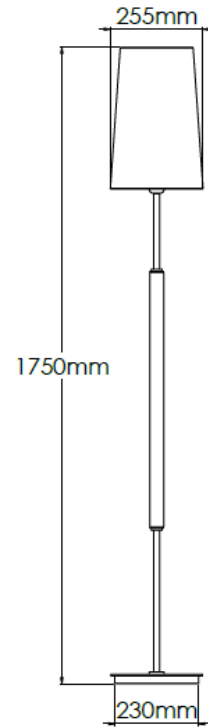

Product Description

Floor lamp with fabric shade

Technical Specification

MATERIAL	Mild Steel / Brass / Fabric	IP Rating	IP20
FINISH	Carbone M6/CRB	HEIGHT	1695mm
LAMPHOLDER TYPE	E27 x 1	WIDTH	360mm
RECOMMENDED LAMP	GLS	DEPTH/PROJECTION	360mm
MAX WATTAGE	12W	BACK/CEILING PLATE	N/A
CERTIFICATIONS	UKCA CE	BASE DIAMETER	230mm
DIMMABLE	Mains - If lamps are compatible	WEIGHT	10kg
CLASS I / II / III	Class I	SHADE MATERIAL	Fabric

Product Description

Floor lamp with fabric shade

Technical Specification

MATERIAL	Mild Steel / Brass / Fabric	IP Rating	IP20
FINISH	Carbonne M6/CRB	HEIGHT	1750mm
LAMPHOLDER TYPE	E27 x 1	WIDTH	255mm
RECOMMENDED LAMP	GLS	DEPTH/PROJECTION	255mm
MAX WATTAGE	12W	BACK/CEILING PLATE	N/A
CERTIFICATIONS	UKCA CE	BASE DIAMETER	230mm
DIMMABLE	Mains - If lamps are compatible	WEIGHT	10kg
CLASS I / II / III	Class I	SHADE MATERIAL	Fabric