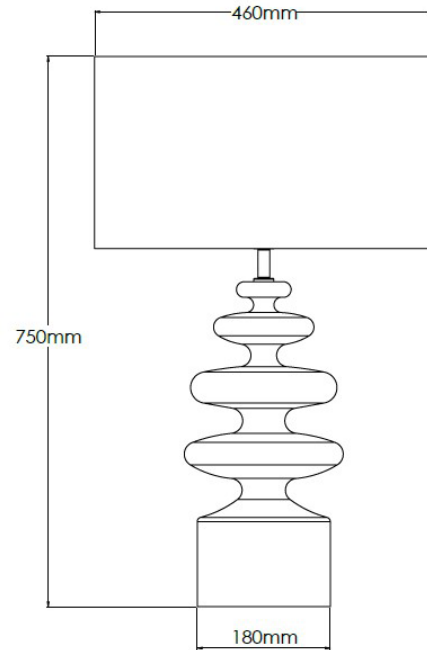

Product Description

Ceramic table lamp with fabric shade (available in several colourways)

Technical Specification

MATERIAL	Ceramic / Brass / Fabric	IP Rating	IP20
FINISH	Rich Bronze M6/RBZ	HEIGHT	750mm
LAMPHOLDER TYPE	E27 x 1	WIDTH	460mm
RECOMMENDED LAMP	A60/GLS	DEPTH/PROJECTION	460mm
MAX WATTAGE	12W	BACK/CEILING PLATE	N/A
CERTIFICATIONS	UKCA CE	BASE DIAMETER	180mm
DIMMABLE	Mains - If lamps are compatible	WEIGHT	4kg
CLASS I / II / III	Class I	SHADE MATERIAL	Fabric