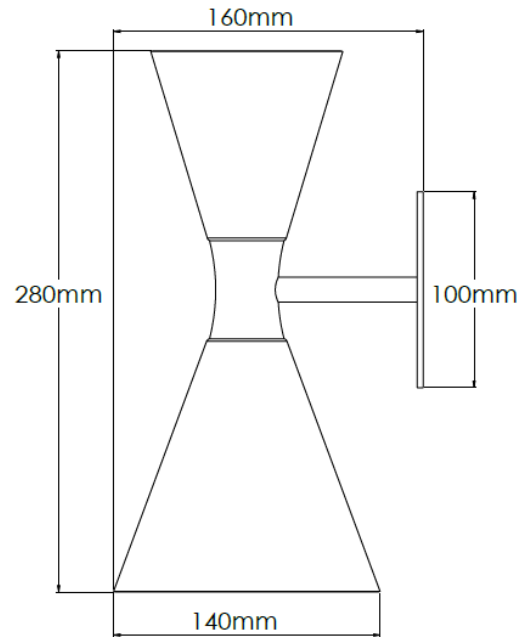

## Product Description

A matte black up and down wall light

## Technical Specification

<b>MATERIAL</b>	Brass	<b>IP Rating</b>	IP20
<b>FINISH</b>	P/C Matte Black P1/MBL	<b>HEIGHT</b>	280mm
<b>LAMPHOLDER TYPE</b>	GU10 x 2	<b>WIDTH</b>	140mm
<b>RECOMMENDED LAMP</b>	GU10	<b>DEPTH/PROJECTION</b>	160mm
<b>MAX WATTAGE</b>	11W	<b>BACK/CEILING PLATE</b>	100mm
<b>CERTIFICATIONS</b>	UKCA CE	<b>BASE DIAMETER</b>	N/A
<b>DIMMABLE</b>	Mains - If lamps are compatible	<b>WEIGHT</b>	4kg
<b>CLASS I / II / III</b>	Class I	<b>SHADE MATERIAL</b>	Metal