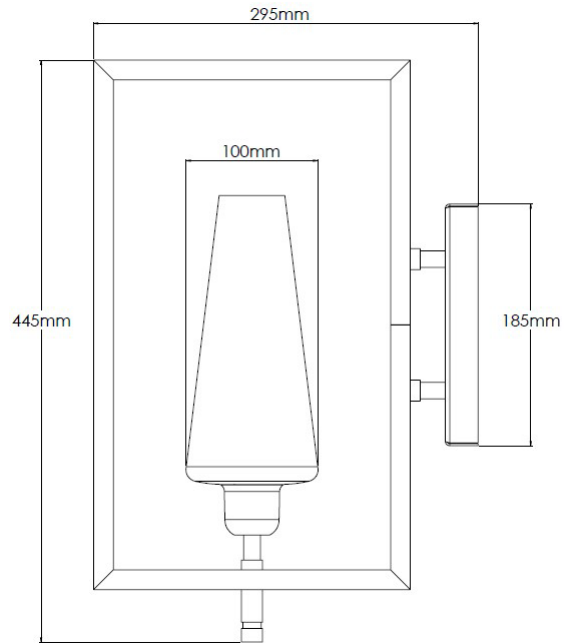

## Product Description

Brass wall light with alabaster shade

## Technical Specification

<b>MATERIAL</b>	Brass / Alabaster	<b>IP Rating</b>	IP20
<b>FINISH</b>	Old English Light M6/OEBL	<b>HEIGHT</b>	445mm
<b>LAMPHOLDER TYPE</b>	SES x 1	<b>WIDTH</b>	100mm
<b>RECOMMENDED LAMP</b>	Candle < 28mm Dia.	<b>DEPTH/PROJECTION</b>	295mm
<b>MAX WATTAGE</b>	4W	<b>BACK/CEILING PLATE</b>	185x55mm
<b>CERTIFICATIONS</b>	UKCA CE, UL	<b>BASE DIAMETER</b>	N/A
<b>DIMMABLE</b>	Mains - If lamps are compatible	<b>WEIGHT</b>	5kg
<b>CLASS I / II / III</b>	Class I	<b>SHADE MATERIAL</b>	Alabaster

## Technical Specification

<b>MATERIAL</b>	Brass / Fabric	<b>IP Rating</b>	IP20
<b>FINISH</b>	Old English Light M6/OEBL	<b>HEIGHT</b>	445mm
<b>LAMPHOLDER TYPE</b>	SES x 1	<b>WIDTH</b>	155mm
<b>RECOMMENDED LAMP</b>	Candle	<b>DEPTH/PROJECTION</b>	295mm
<b>MAX WATTAGE</b>	12W	<b>BACK/CEILING PLATE</b>	185x55mm
<b>CERTIFICATIONS</b>	UKCA CE, UL	<b>BASE DIAMETER</b>	N/A
<b>DIMMABLE</b>	Mains - If lamps are compatible	<b>WEIGHT</b>	3kg
<b>CLASS I / II / III</b>	Class I	<b>SHADE MATERIAL</b>	Fabric