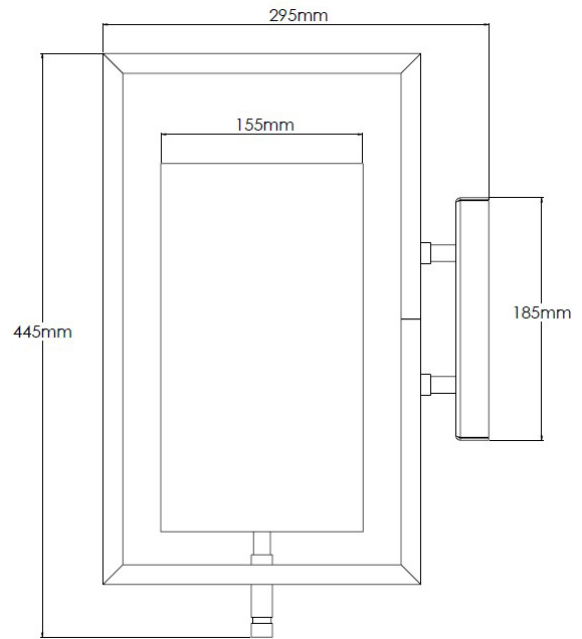

## Product Description

Brass wall light with alabaster shade

## Technical Specification

<b>MATERIAL</b>	Brass / Alabaster	<b>IP Rating</b>	IP20
<b>FINISH</b>	Old English Light M6/OEBL	<b>HEIGHT</b>	445mm
<b>LAMPHOLDER TYPE</b>	SES x 1	<b>WIDTH</b>	100mm
<b>RECOMMENDED LAMP</b>	Candle < 28mm Dia.	<b>DEPTH/PROJECTION</b>	295mm
<b>MAX WATTAGE</b>	4W	<b>BACK/CEILING PLATE</b>	185x55mm
<b>CERTIFICATIONS</b>	UKCA CE, UL	<b>BASE DIAMETER</b>	N/A
<b>DIMMABLE</b>	Mains - If lamps are compatible	<b>WEIGHT</b>	5kg
<b>CLASS I / II / III</b>	Class I	<b>SHADE MATERIAL</b>	Alabaster

## Technical Specification

<b>MATERIAL</b>	Brass / Fabric	<b>IP Rating</b>	IP20
<b>FINISH</b>	Old English Light M6/OEBL	<b>HEIGHT</b>	445mm
<b>LAMPHOLDER TYPE</b>	SES x 1	<b>WIDTH</b>	155mm
<b>RECOMMENDED LAMP</b>	Candle	<b>DEPTH/PROJECTION</b>	295mm
<b>MAX WATTAGE</b>	12W	<b>BACK/CEILING PLATE</b>	185x55mm
<b>CERTIFICATIONS</b>	UKCA CE, UL	<b>BASE DIAMETER</b>	N/A
<b>DIMMABLE</b>	Mains - If lamps are compatible	<b>WEIGHT</b>	3kg
<b>CLASS I / II / III</b>	Class I	<b>SHADE MATERIAL</b>	Fabric