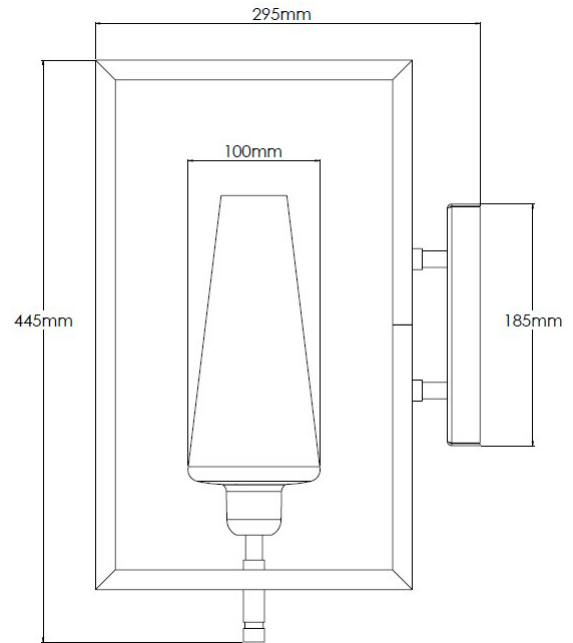

Product Description

Brass wall light with alabaster shade

Technical Specification

MATERIAL	Brass / Alabaster	IP Rating	IP20
FINISH	Old English Light M6/OEBL	HEIGHT	445mm
LAMPHOLDER TYPE	SES x 1	WIDTH	100mm
RECOMMENDED LAMP	Candle < 28mm Dia.	DEPTH/PROJECTION	295mm
MAX WATTAGE	4W	BACK/CEILING PLATE	185x55mm
CERTIFICATIONS	UKCA CE	BASE DIAMETER	N/A
DIMMABLE	Mains - If lamps are compatible	WEIGHT	5kg
CLASS I / II / III	Class I	SHADE MATERIAL	Alabaster

Product Description

Brass wall light with fabric shade

Technical Specification

MATERIAL	Brass / Fabric	IP Rating	IP20
FINISH	Old English Light M6/OEBL	HEIGHT	445mm
LAMPHOLDER TYPE	SES x 1	WIDTH	155mm
RECOMMENDED LAMP	Candle	DEPTH/PROJECTION	295mm
MAX WATTAGE	12W	BACK/CEILING PLATE	185x55mm
CERTIFICATIONS	UKCA CE	BASE DIAMETER	N/A
DIMMABLE	Mains - If lamps are compatible	WEIGHT	3kg
CLASS I / II / III	Class I	SHADE MATERIAL	Fabric