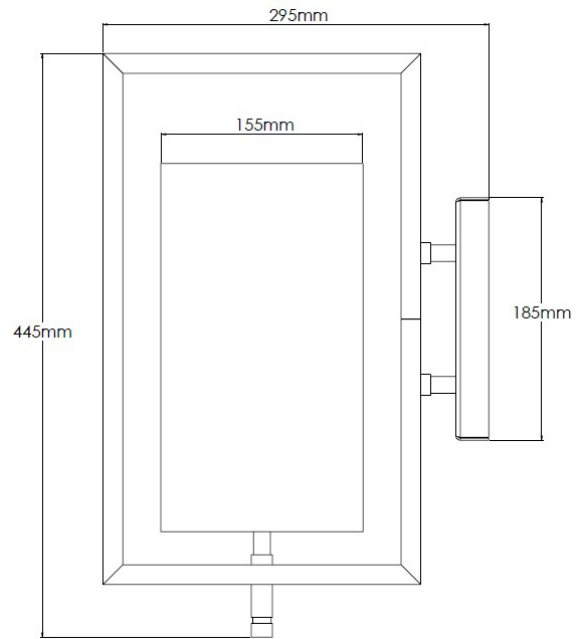

Product Description

Brass wall light with alabaster shade

Technical Specification

MATERIAL	Brass / Alabaster	IP Rating	IP20
FINISH	Old English Light M6/OEBL	HEIGHT	445mm
LAMPHOLDER TYPE	SES x 1	WIDTH	100mm
RECOMMENDED LAMP	Candle < 28mm Dia.	DEPTH/PROJECTION	295mm
MAX WATTAGE	4W	BACK/CEILING PLATE	185x55mm
CERTIFICATIONS	UKCA CE	BASE DIAMETER	N/A
DIMMABLE	Mains - If lamps are compatible	WEIGHT	5kg
CLASS I / II / III	Class I	SHADE MATERIAL	Alabaster

Product Description

Brass wall light with fabric shade

Technical Specification

MATERIAL	Brass / Fabric	IP Rating	IP20
FINISH	Old English Light M6/OEBL	HEIGHT	445mm
LAMPHOLDER TYPE	SES x 1	WIDTH	155mm
RECOMMENDED LAMP	Candle	DEPTH/PROJECTION	295mm
MAX WATTAGE	12W	BACK/CEILING PLATE	185x55mm
CERTIFICATIONS	UKCA CE	BASE DIAMETER	N/A
DIMMABLE	Mains - If lamps are compatible	WEIGHT	3kg
CLASS I / II / III	Class I	SHADE MATERIAL	Fabric