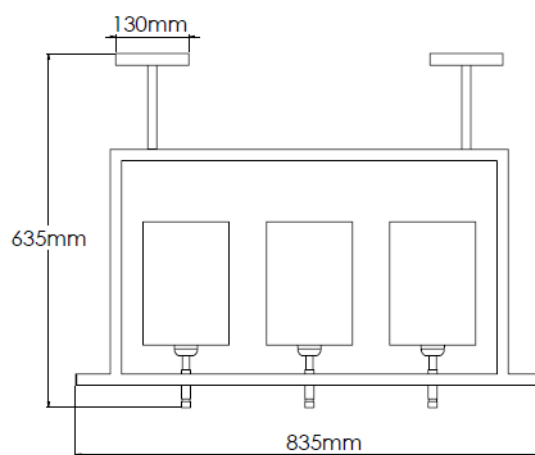

Product Description

Brass pendant with fabric shades

Technical Specification

MATERIAL	Brass	IP Rating	IP20
FINISH	Old English Light M6/OEBL	HEIGHT	635mm
LAMPHOLDER TYPE	SES x 3	WIDTH	835mm
RECOMMENDED LAMP	GLS	DEPTH/PROJECTION	130mm
MAX WATTAGE	12W	BACK/CEILING PLATE	130mm
CERTIFICATIONS	UKCA CE	BASE DIAMETER	N/A
DIMMABLE	Mains - If lamps are compatible	WEIGHT	4kg
CLASS I / II / III	Class I	SHADE MATERIAL	Fabric