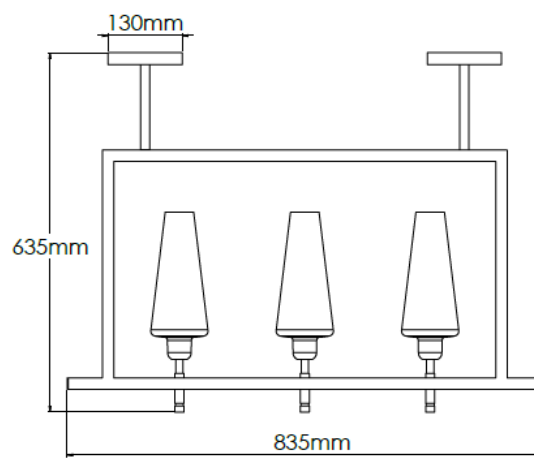

Product Description

Brass pendant with alabaster shades

Technical Specification

| | | | |
|---------------------------|---------------------------------|---------------------------|-----------|
| MATERIAL | Brass / Alabaster | IP Rating | IP20 |
| FINISH | Old English Light M6/OEBL | HEIGHT | 635mm |
| LAMPHOLDER TYPE | SES x 3 | WIDTH | 835mm |
| RECOMMENDED LAMP | Tube > 28mm Dia. | DEPTH/PROJECTION | 130mm |
| MAX WATTAGE | 12W | BACK/CEILING PLATE | 130mm |
| CERTIFICATIONS | UKCA CE | BASE DIAMETER | N/A |
| DIMMABLE | Mains - If lamps are compatible | WEIGHT | 5kg |
| CLASS I / II / III | Class I | SHADE MATERIAL | Alabaster |