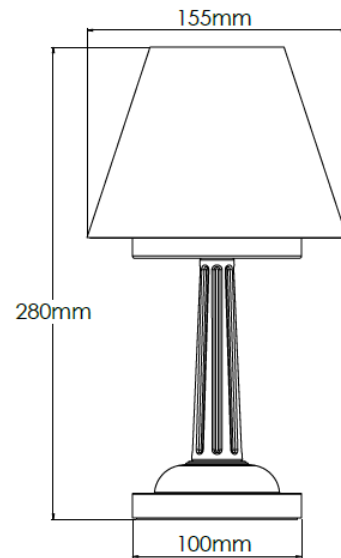

## Technical Specification

<b>MATERIAL</b>	Brass	<b>IP Rating</b>	IP20
<b>FINISH</b>	Old English Dark M6/OEBD	<b>HEIGHT</b>	280mm
<b>LAMPHOLDER TYPE</b>	Rechargeable	<b>WIDTH</b>	155mm
<b>RECOMMENDED LAMP</b>	Rechargeable LED	<b>DEPTH/PROJECTION</b>	155mm
<b>MAX WATTAGE</b>	N/A	<b>BACK/CEILING PLATE</b>	N/A
<b>CERTIFICATIONS</b>	UKCA CE, UL	<b>BASE DIAMETER</b>	100mm
<b>DIMMABLE</b>	N/A	<b>WEIGHT</b>	2kg
<b>CLASS I / II / III</b>	N/A	<b>SHADE MATERIAL</b>	Fabric

## Technical Specification

<b>MATERIAL</b>	Brass	<b>IP Rating</b>	IP20
<b>FINISH</b>	Old English Dark M6/OEBD	<b>HEIGHT</b>	295mm
<b>LAMPHOLDER TYPE</b>	Rechargeable	<b>WIDTH</b>	185mm
<b>RECOMMENDED LAMP</b>	Rechargeable LED	<b>DEPTH/PROJECTION</b>	185mm
<b>MAX WATTAGE</b>	N/A	<b>BACK/CEILING PLATE</b>	N/A
<b>CERTIFICATIONS</b>	UKCA CE, UL	<b>BASE DIAMETER</b>	100mm
<b>DIMMABLE</b>	N/A	<b>WEIGHT</b>	2kg
<b>CLASS I / II / III</b>	N/A	<b>SHADE MATERIAL</b>	Fabric