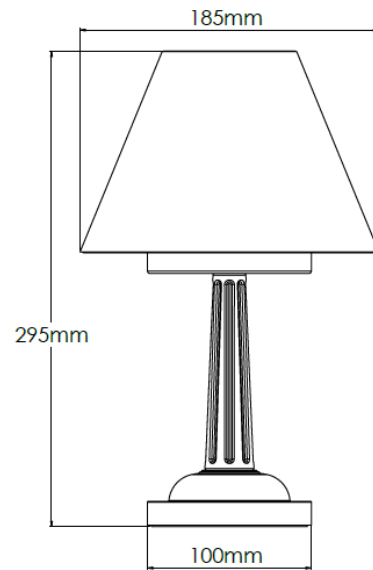

## Technical Specification

<b>MATERIAL</b>	Brass	<b>IP Rating</b>	IP20
<b>FINISH</b>	Old English Dark M6/OEBD	<b>HEIGHT</b>	280mm
<b>LAMPHOLDER TYPE</b>	Rechargeable	<b>WIDTH</b>	155mm
<b>RECOMMENDED LAMP</b>	Rechargeable LED	<b>DEPTH/PROJECTION</b>	155mm
<b>MAX WATTAGE</b>	N/A	<b>BACK/CEILING PLATE</b>	N/A
<b>CERTIFICATIONS</b>	UKCA CE, UL	<b>BASE DIAMETER</b>	100mm
<b>DIMMABLE</b>	N/A	<b>WEIGHT</b>	2kg
<b>CLASS I / II / III</b>	N/A	<b>SHADE MATERIAL</b>	Fabric

## Technical Specification

<b>MATERIAL</b>	Brass	<b>IP Rating</b>	IP20
<b>FINISH</b>	Old English Dark M6/OEBD	<b>HEIGHT</b>	295mm
<b>LAMPHOLDER TYPE</b>	Rechargeable	<b>WIDTH</b>	185mm
<b>RECOMMENDED LAMP</b>	Rechargeable LED	<b>DEPTH/PROJECTION</b>	185mm
<b>MAX WATTAGE</b>	N/A	<b>BACK/CEILING PLATE</b>	N/A
<b>CERTIFICATIONS</b>	UKCA CE, UL	<b>BASE DIAMETER</b>	100mm
<b>DIMMABLE</b>	N/A	<b>WEIGHT</b>	2kg
<b>CLASS I / II / III</b>	N/A	<b>SHADE MATERIAL</b>	Fabric