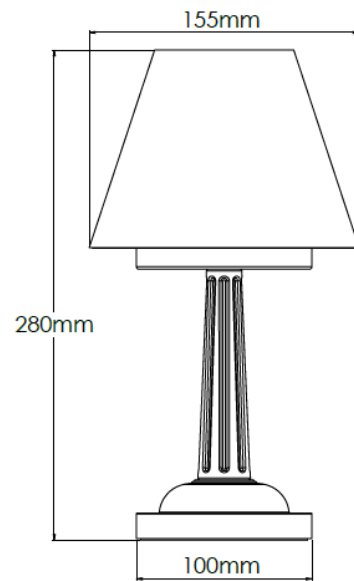

## Technical Specification

<b>MATERIAL</b>	Brass	<b>IP Rating</b>	IP20
<b>FINISH</b>	Old English Dark M6/OEBD	<b>HEIGHT</b>	280mm
<b>LAMPHOLDER TYPE</b>	Rechargeable	<b>WIDTH</b>	155mm
<b>RECOMMENDED LAMP</b>	Rechargeable LED	<b>DEPTH/PROJECTION</b>	155mm
<b>MAX WATTAGE</b>	N/A	<b>BACK/CEILING PLATE</b>	N/A
<b>CERTIFICATIONS</b>	UKCA CE, UL	<b>BASE DIAMETER</b>	100mm
<b>DIMMABLE</b>	N/A	<b>WEIGHT</b>	2kg
<b>CLASS I / II / III</b>	N/A	<b>SHADE MATERIAL</b>	Fabric

## Technical Specification

<b>MATERIAL</b>	Brass	<b>IP Rating</b>	IP20
<b>FINISH</b>	Old English Dark M6/OEBD	<b>HEIGHT</b>	295mm
<b>LAMPHOLDER TYPE</b>	Rechargeable	<b>WIDTH</b>	185mm
<b>RECOMMENDED LAMP</b>	Rechargeable LED	<b>DEPTH/PROJECTION</b>	185mm
<b>MAX WATTAGE</b>	N/A	<b>BACK/CEILING PLATE</b>	N/A
<b>CERTIFICATIONS</b>	UKCA CE, UL	<b>BASE DIAMETER</b>	100mm
<b>DIMMABLE</b>	N/A	<b>WEIGHT</b>	2kg
<b>CLASS I / II / III</b>	N/A	<b>SHADE MATERIAL</b>	Fabric