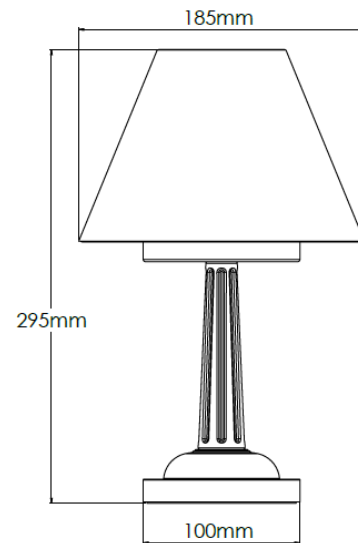

## Technical Specification

<b>MATERIAL</b>	Brass	<b>IP Rating</b>	IP20
<b>FINISH</b>	Old English Dark M6/OEBD	<b>HEIGHT</b>	280mm
<b>LAMPHOLDER TYPE</b>	Rechargeable	<b>WIDTH</b>	155mm
<b>RECOMMENDED LAMP</b>	Rechargeable LED	<b>DEPTH/PROJECTION</b>	155mm
<b>MAX WATTAGE</b>	N/A	<b>BACK/CEILING PLATE</b>	N/A
<b>CERTIFICATIONS</b>	UKCA CE, UL	<b>BASE DIAMETER</b>	100mm
<b>DIMMABLE</b>	N/A	<b>WEIGHT</b>	2kg
<b>CLASS I / II / III</b>	N/A	<b>SHADE MATERIAL</b>	Fabric

## Technical Specification

<b>MATERIAL</b>	Brass	<b>IP Rating</b>	IP20
<b>FINISH</b>	Old English Dark M6/OEBD	<b>HEIGHT</b>	295mm
<b>LAMPHOLDER TYPE</b>	Rechargeable	<b>WIDTH</b>	185mm
<b>RECOMMENDED LAMP</b>	Rechargeable LED	<b>DEPTH/PROJECTION</b>	185mm
<b>MAX WATTAGE</b>	N/A	<b>BACK/CEILING PLATE</b>	N/A
<b>CERTIFICATIONS</b>	UKCA CE, UL	<b>BASE DIAMETER</b>	100mm
<b>DIMMABLE</b>	N/A	<b>WEIGHT</b>	2kg
<b>CLASS I / II / III</b>	N/A	<b>SHADE MATERIAL</b>	Fabric