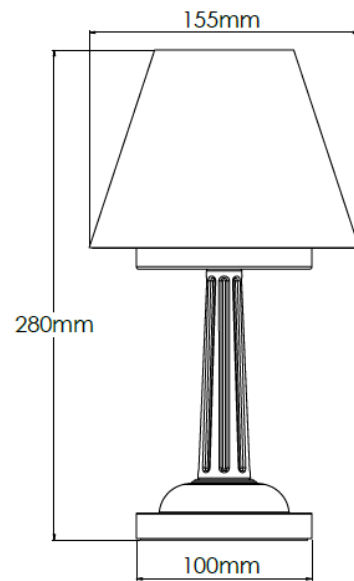

Product Description

Old English Dark Rechargeable lamp with 6" ivory cotton pleated shade

Technical Specification

MATERIAL	Brass	IP Rating	IP20
FINISH	Old English Dark M6/OEBD	HEIGHT	280mm
LAMPHOLDER TYPE	Rechargeable	WIDTH	155mm
RECOMMENDED LAMP	Smart Lamp SC5482	DEPTH/PROJECTION	155mm
MAX WATTAGE	N/A	BACK/CEILING PLATE	N/A
CERTIFICATIONS	UKCA CE	BASE DIAMETER	100mm
DIMMABLE	N/A	WEIGHT	2kg
CLASS I / II / III	N/A	SHADE MATERIAL	Fabric

Product Description

Old English Dark Rechargeable lamp with 7" ivory cotton pleated shade

Technical Specification

MATERIAL	Brass	IP Rating	IP20
FINISH	Old English Dark M6/OEBD	HEIGHT	295mm
LAMPHOLDER TYPE	Rechargeable	WIDTH	185mm
RECOMMENDED LAMP	Smart Lamp SC5482	DEPTH/PROJECTION	185mm
MAX WATTAGE	N/A	BACK/CEILING PLATE	N/A
CERTIFICATIONS	UKCA CE	BASE DIAMETER	100mm
DIMMABLE	N/A	WEIGHT	2kg
CLASS I / II / III	N/A	SHADE MATERIAL	Fabric

Product Description

Old English Dark Rechargeable lamp with 6" snowdrift shade

Technical Specification

MATERIAL	Brass	IP Rating	IP20
FINISH	Old English Dark M6/OEBD	HEIGHT	280mm
LAMPHOLDER TYPE	Rechargeable	WIDTH	155mm
RECOMMENDED LAMP	Smart Lamp SC5482	DEPTH/PROJECTION	155mm
MAX WATTAGE	N/A	BACK/CEILING PLATE	N/A
CERTIFICATIONS	UKCA CE	BASE DIAMETER	100mm
DIMMABLE	N/A	WEIGHT	2kg
CLASS I / II / III	N/A	SHADE MATERIAL	Fabric

Product Description

Old English Dark Rechargeable lamp with 7" snowdrift shade

Technical Specification

MATERIAL	Brass	IP Rating	IP20
FINISH	Old English Dark M6/OEBD	HEIGHT	295mm
LAMPHOLDER TYPE	Rechargeable	WIDTH	185mm
RECOMMENDED LAMP	Smart Lamp SC5482	DEPTH/PROJECTION	185mm
MAX WATTAGE	N/A	BACK/CEILING PLATE	N/A
CERTIFICATIONS	UKCA CE	BASE DIAMETER	100mm
DIMMABLE	N/A	WEIGHT	2kg
CLASS I / II / III	N/A	SHADE MATERIAL	Fabric