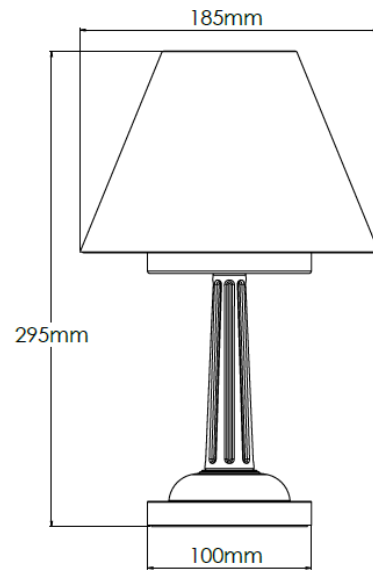

Product Description

Old English Dark Rechargeable lamp with 6" ivory cotton pleated shade

Technical Specification

MATERIAL	Brass	IP Rating	IP20
FINISH	Old English Dark M6/OEBD	HEIGHT	280mm
LAMPHOLDER TYPE	Rechargeable	WIDTH	155mm
RECOMMENDED LAMP	Smart Lamp SC5482	DEPTH/PROJECTION	155mm
MAX WATTAGE	N/A	BACK/CEILING PLATE	N/A
CERTIFICATIONS	UKCA CE	BASE DIAMETER	100mm
DIMMABLE	N/A	WEIGHT	2kg
CLASS I / II / III	N/A	SHADE MATERIAL	Fabric

Product Description

Old English Dark Rechargeable lamp with 7" ivory cotton pleated shade

Technical Specification

MATERIAL	Brass	IP Rating	IP20
FINISH	Old English Dark M6/OEBD	HEIGHT	295mm
LAMPHOLDER TYPE	Rechargeable	WIDTH	185mm
RECOMMENDED LAMP	Smart Lamp SC5482	DEPTH/PROJECTION	185mm
MAX WATTAGE	N/A	BACK/CEILING PLATE	N/A
CERTIFICATIONS	UKCA CE	BASE DIAMETER	100mm
DIMMABLE	N/A	WEIGHT	2kg
CLASS I / II / III	N/A	SHADE MATERIAL	Fabric

Product Description

Old English Dark Rechargeable lamp with 6" snowdrift shade

Technical Specification

MATERIAL	Brass	IP Rating	IP20
FINISH	Old English Dark M6/OEBD	HEIGHT	280mm
LAMPHOLDER TYPE	Rechargeable	WIDTH	155mm
RECOMMENDED LAMP	Smart Lamp SC5482	DEPTH/PROJECTION	155mm
MAX WATTAGE	N/A	BACK/CEILING PLATE	N/A
CERTIFICATIONS	UKCA CE	BASE DIAMETER	100mm
DIMMABLE	N/A	WEIGHT	2kg
CLASS I / II / III	N/A	SHADE MATERIAL	Fabric

Product Description

Old English Dark Rechargeable lamp with 7" snowdrift shade

Technical Specification

MATERIAL	Brass	IP Rating	IP20
FINISH	Old English Dark M6/OEBD	HEIGHT	295mm
LAMPHOLDER TYPE	Rechargeable	WIDTH	185mm
RECOMMENDED LAMP	Smart Lamp SC5482	DEPTH/PROJECTION	185mm
MAX WATTAGE	N/A	BACK/CEILING PLATE	N/A
CERTIFICATIONS	UKCA CE	BASE DIAMETER	100mm
DIMMABLE	N/A	WEIGHT	2kg
CLASS I / II / III	N/A	SHADE MATERIAL	Fabric