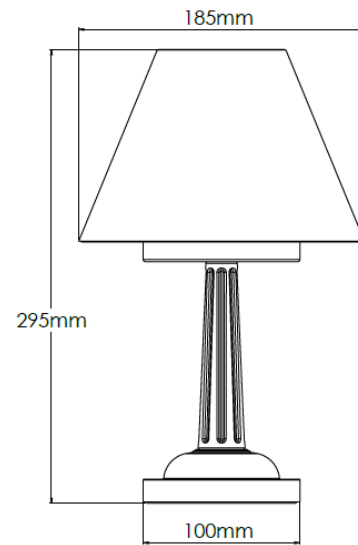

Product Description

Old English Dark Rechargeable lamp with 6" ivory cotton pleated shade

Technical Specification

MATERIAL	Brass	IP Rating	IP20
FINISH	Old English Dark M6/OEBD	HEIGHT	280mm
LAMPHOLDER TYPE	Rechargeable	WIDTH	155mm
RECOMMENDED LAMP	Smart Lamp SC5482	DEPTH/PROJECTION	155mm
MAX WATTAGE	N/A	BACK/CEILING PLATE	N/A
CERTIFICATIONS	UKCA CE	BASE DIAMETER	100mm
DIMMABLE	N/A	WEIGHT	2kg
CLASS I / II / III	N/A	SHADE MATERIAL	Fabric

Product Description

Old English Dark Rechargeable lamp with 7" ivory cotton pleated shade

Technical Specification

MATERIAL	Brass	IP Rating	IP20
FINISH	Old English Dark M6/OEBD	HEIGHT	295mm
LAMPHOLDER TYPE	Rechargeable	WIDTH	185mm
RECOMMENDED LAMP	Smart Lamp SC5482	DEPTH/PROJECTION	185mm
MAX WATTAGE	N/A	BACK/CEILING PLATE	N/A
CERTIFICATIONS	UKCA CE	BASE DIAMETER	100mm
DIMMABLE	N/A	WEIGHT	2kg
CLASS I / II / III	N/A	SHADE MATERIAL	Fabric

Product Description

Old English Dark Rechargeable lamp with 6" snowdrift shade

Technical Specification

MATERIAL	Brass	IP Rating	IP20
FINISH	Old English Dark M6/OEBD	HEIGHT	280mm
LAMPHOLDER TYPE	Rechargeable	WIDTH	155mm
RECOMMENDED LAMP	Smart Lamp SC5482	DEPTH/PROJECTION	155mm
MAX WATTAGE	N/A	BACK/CEILING PLATE	N/A
CERTIFICATIONS	UKCA CE	BASE DIAMETER	100mm
DIMMABLE	N/A	WEIGHT	2kg
CLASS I / II / III	N/A	SHADE MATERIAL	Fabric

Product Description

Old English Dark Rechargeable lamp with 7" snowdrift shade

Technical Specification

MATERIAL	Brass	IP Rating	IP20
FINISH	Old English Dark M6/OEBD	HEIGHT	295mm
LAMPHOLDER TYPE	Rechargeable	WIDTH	185mm
RECOMMENDED LAMP	Smart Lamp SC5482	DEPTH/PROJECTION	185mm
MAX WATTAGE	N/A	BACK/CEILING PLATE	N/A
CERTIFICATIONS	UKCA CE	BASE DIAMETER	100mm
DIMMABLE	N/A	WEIGHT	2kg
CLASS I / II / III	N/A	SHADE MATERIAL	Fabric