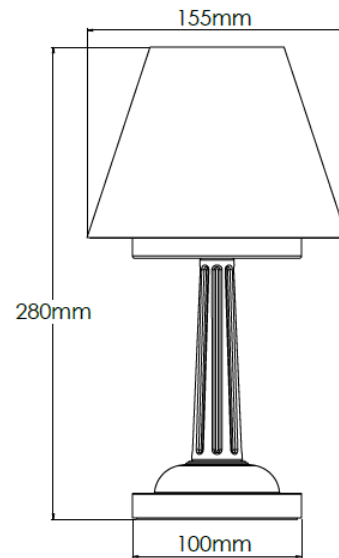

Product Description

Old English Dark Rechargeable lamp with 6" ivory cotton pleated shade

Technical Specification

MATERIAL	Brass	IP Rating	IP20
FINISH	Old English Dark M6/OEBD	HEIGHT	280mm
LAMPHOLDER TYPE	Rechargeable	WIDTH	155mm
RECOMMENDED LAMP	Smart Lamp SC5482	DEPTH/PROJECTION	155mm
MAX WATTAGE	N/A	BACK/CEILING PLATE	N/A
CERTIFICATIONS	UKCA CE	BASE DIAMETER	100mm
DIMMABLE	N/A	WEIGHT	2kg
CLASS I / II / III	N/A	SHADE MATERIAL	Fabric

Product Description

Old English Dark Rechargeable lamp with 7" ivory cotton pleated shade

Technical Specification

MATERIAL	Brass	IP Rating	IP20
FINISH	Old English Dark M6/OEBD	HEIGHT	295mm
LAMPHOLDER TYPE	Rechargeable	WIDTH	185mm
RECOMMENDED LAMP	Smart Lamp SC5482	DEPTH/PROJECTION	185mm
MAX WATTAGE	N/A	BACK/CEILING PLATE	N/A
CERTIFICATIONS	UKCA CE	BASE DIAMETER	100mm
DIMMABLE	N/A	WEIGHT	2kg
CLASS I / II / III	N/A	SHADE MATERIAL	Fabric

Product Description

Old English Dark Rechargeable lamp with 6" snowdrift shade

Technical Specification

MATERIAL	Brass	IP Rating	IP20
FINISH	Old English Dark M6/OEBD	HEIGHT	280mm
LAMPHOLDER TYPE	Rechargeable	WIDTH	155mm
RECOMMENDED LAMP	Smart Lamp SC5482	DEPTH/PROJECTION	155mm
MAX WATTAGE	N/A	BACK/CEILING PLATE	N/A
CERTIFICATIONS	UKCA CE	BASE DIAMETER	100mm
DIMMABLE	N/A	WEIGHT	2kg
CLASS I / II / III	N/A	SHADE MATERIAL	Fabric

Product Description

Old English Dark Rechargeable lamp with 7" snowdrift shade

Technical Specification

MATERIAL	Brass	IP Rating	IP20
FINISH	Old English Dark M6/OEBD	HEIGHT	295mm
LAMPHOLDER TYPE	Rechargeable	WIDTH	185mm
RECOMMENDED LAMP	Smart Lamp SC5482	DEPTH/PROJECTION	185mm
MAX WATTAGE	N/A	BACK/CEILING PLATE	N/A
CERTIFICATIONS	UKCA CE	BASE DIAMETER	100mm
DIMMABLE	N/A	WEIGHT	2kg
CLASS I / II / III	N/A	SHADE MATERIAL	Fabric