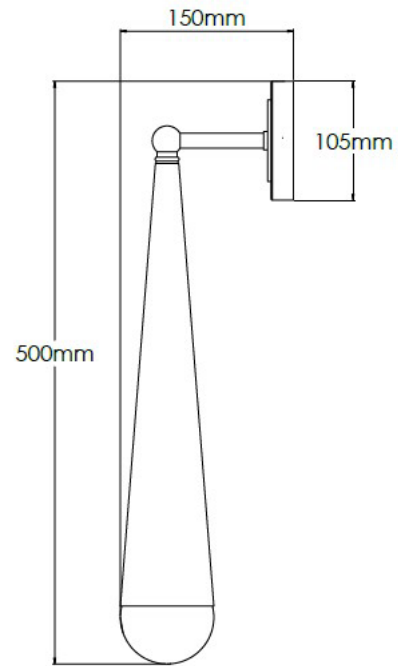

## Product Description

Large brass wall light with opal glass globe

## Technical Specification

<b>MATERIAL</b>	Brass / Glass	<b>IP Rating</b>	IP20
<b>FINISH</b>	Oiled Bronze M6/OBZ	<b>HEIGHT</b>	500mm
<b>LAMPHOLDER TYPE</b>	Large G9 x 1	<b>WIDTH</b>	105mm
<b>RECOMMENDED LAMP</b>	G9	<b>DEPTH/PROJECTION</b>	150mm
<b>MAX WATTAGE</b>	3W	<b>BACK/CEILING PLATE</b>	105mm
<b>CERTIFICATIONS</b>	UKCA CE	<b>BASE DIAMETER</b>	N/A
<b>DIMMABLE</b>	Mains - If lamps are compatible	<b>WEIGHT</b>	2kg
<b>CLASS I / II / III</b>	Class I	<b>SHADE MATERIAL</b>	Glass

## Technical Specification

<b>MATERIAL</b>	Brass / Glass	<b>IP Rating</b>	IP20
<b>FINISH</b>	Old English Light M6/OEBL	<b>HEIGHT</b>	500mm
<b>LAMPHOLDER TYPE</b>	Large G9 x 1	<b>WIDTH</b>	105mm
<b>RECOMMENDED LAMP</b>	G9	<b>DEPTH/PROJECTION</b>	150mm
<b>MAX WATTAGE</b>	3W	<b>BACK/CEILING PLATE</b>	105mm
<b>CERTIFICATIONS</b>	UKCA CE	<b>BASE DIAMETER</b>	N/A
<b>DIMMABLE</b>	Mains - If lamps are compatible	<b>WEIGHT</b>	2kg
<b>CLASS I / II / III</b>	Class I	<b>SHADE MATERIAL</b>	Glass

## Technical Specification

<b>MATERIAL</b>	Brass / Glass	<b>IP Rating</b>	IP20
<b>FINISH</b>	Pale Brass M6/PLB	<b>HEIGHT</b>	500mm
<b>LAMPHOLDER TYPE</b>	Large G9 x 1	<b>WIDTH</b>	105mm
<b>RECOMMENDED LAMP</b>	G9	<b>DEPTH/PROJECTION</b>	150mm
<b>MAX WATTAGE</b>	3W	<b>BACK/CEILING PLATE</b>	105mm
<b>CERTIFICATIONS</b>	UKCA CE	<b>BASE DIAMETER</b>	N/A
<b>DIMMABLE</b>	Mains - If lamps are compatible	<b>WEIGHT</b>	2kg
<b>CLASS I / II / III</b>	Class I	<b>SHADE MATERIAL</b>	Glass