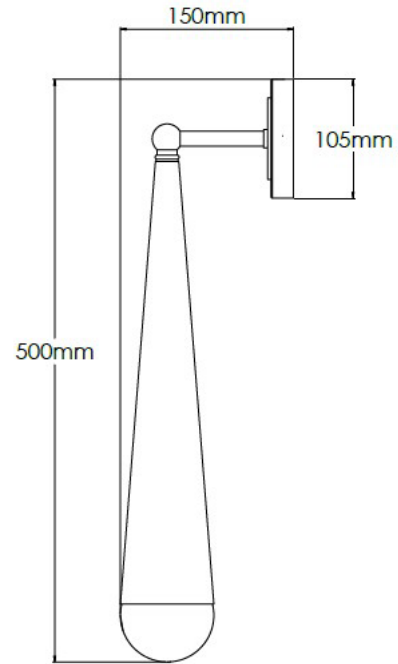

## Technical Specification

<b>MATERIAL</b>	Brass / Glass	<b>IP Rating</b>	IP20
<b>FINISH</b>	Oiled Bronze M6/OBZ	<b>HEIGHT</b>	500mm
<b>LAMPHOLDER TYPE</b>	Large G9 x 1	<b>WIDTH</b>	105mm
<b>RECOMMENDED LAMP</b>	G9	<b>DEPTH/PROJECTION</b>	150mm
<b>MAX WATTAGE</b>	3W	<b>BACK/CEILING PLATE</b>	105mm
<b>CERTIFICATIONS</b>	UKCA CE	<b>BASE DIAMETER</b>	N/A
<b>DIMMABLE</b>	Mains - If lamps are compatible	<b>WEIGHT</b>	2kg
<b>CLASS I / II / III</b>	Class I	<b>SHADE MATERIAL</b>	Glass

## Product Description

Large brass wall light with opal glass globe

## Technical Specification

<b>MATERIAL</b>	Brass / Glass	<b>IP Rating</b>	IP20
<b>FINISH</b>	Old English Light M6/OEBL	<b>HEIGHT</b>	500mm
<b>LAMPHOLDER TYPE</b>	Large G9 x 1	<b>WIDTH</b>	105mm
<b>RECOMMENDED LAMP</b>	G9	<b>DEPTH/PROJECTION</b>	150mm
<b>MAX WATTAGE</b>	3W	<b>BACK/CEILING PLATE</b>	105mm
<b>CERTIFICATIONS</b>	UKCA CE	<b>BASE DIAMETER</b>	N/A
<b>DIMMABLE</b>	Mains - If lamps are compatible	<b>WEIGHT</b>	2kg
<b>CLASS I / II / III</b>	Class I	<b>SHADE MATERIAL</b>	Glass

## Technical Specification

<b>MATERIAL</b>	Brass / Glass	<b>IP Rating</b>	IP20
<b>FINISH</b>	Pale Brass M6/PLB	<b>HEIGHT</b>	500mm
<b>LAMPHOLDER TYPE</b>	Large G9 x 1	<b>WIDTH</b>	105mm
<b>RECOMMENDED LAMP</b>	G9	<b>DEPTH/PROJECTION</b>	150mm
<b>MAX WATTAGE</b>	3W	<b>BACK/CEILING PLATE</b>	105mm
<b>CERTIFICATIONS</b>	UKCA CE	<b>BASE DIAMETER</b>	N/A
<b>DIMMABLE</b>	Mains - If lamps are compatible	<b>WEIGHT</b>	2kg
<b>CLASS I / II / III</b>	Class I	<b>SHADE MATERIAL</b>	Glass