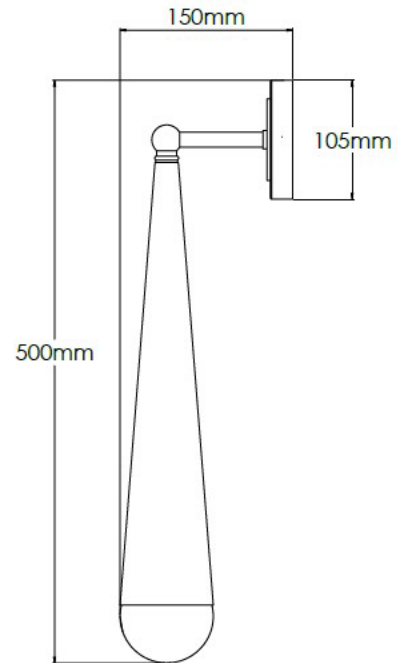

## Product Description

Large brass wall light with opal glass globe

## Technical Specification

<b>MATERIAL</b>	Brass / Glass	<b>IP Rating</b>	IP20
<b>FINISH</b>	Oiled Bronze M6/OBZ	<b>HEIGHT</b>	500mm
<b>LAMPHOLDER TYPE</b>	Large G9 x 1	<b>WIDTH</b>	105mm
<b>RECOMMENDED LAMP</b>	G9	<b>DEPTH/PROJECTION</b>	150mm
<b>MAX WATTAGE</b>	3W	<b>BACK/CEILING PLATE</b>	105mm
<b>CERTIFICATIONS</b>	UKCA CE	<b>BASE DIAMETER</b>	N/A
<b>DIMMABLE</b>	Mains - If lamps are compatible	<b>WEIGHT</b>	2kg
<b>CLASS I / II / III</b>	Class I	<b>SHADE MATERIAL</b>	Glass

## Technical Specification

<b>MATERIAL</b>	Brass / Glass	<b>IP Rating</b>	IP20
<b>FINISH</b>	Old English Light M6/OEBL	<b>HEIGHT</b>	500mm
<b>LAMPHOLDER TYPE</b>	Large G9 x 1	<b>WIDTH</b>	105mm
<b>RECOMMENDED LAMP</b>	G9	<b>DEPTH/PROJECTION</b>	150mm
<b>MAX WATTAGE</b>	3W	<b>BACK/CEILING PLATE</b>	105mm
<b>CERTIFICATIONS</b>	UKCA CE	<b>BASE DIAMETER</b>	N/A
<b>DIMMABLE</b>	Mains - If lamps are compatible	<b>WEIGHT</b>	2kg
<b>CLASS I / II / III</b>	Class I	<b>SHADE MATERIAL</b>	Glass

## Technical Specification

<b>MATERIAL</b>	Brass / Glass	<b>IP Rating</b>	IP20
<b>FINISH</b>	Pale Brass M6/PLB	<b>HEIGHT</b>	500mm
<b>LAMPHOLDER TYPE</b>	Large G9 x 1	<b>WIDTH</b>	105mm
<b>RECOMMENDED LAMP</b>	G9	<b>DEPTH/PROJECTION</b>	150mm
<b>MAX WATTAGE</b>	3W	<b>BACK/CEILING PLATE</b>	105mm
<b>CERTIFICATIONS</b>	UKCA CE	<b>BASE DIAMETER</b>	N/A
<b>DIMMABLE</b>	Mains - If lamps are compatible	<b>WEIGHT</b>	2kg
<b>CLASS I / II / III</b>	Class I	<b>SHADE MATERIAL</b>	Glass