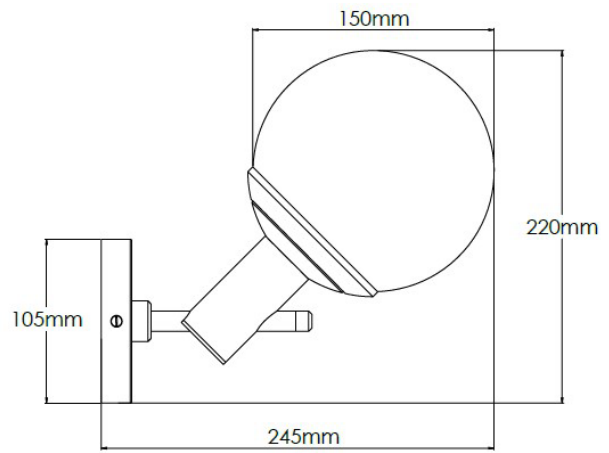

Product Description

Metal wall light with polished brass detailing and opal glass shade

Technical Specification

MATERIAL	Mild Steel / Brass / Glass	IP Rating	IP20
FINISH	RAL7021 BlackGrey	HEIGHT	220mm
LAMPHOLDER TYPE	E27 x 1	WIDTH	150mm
RECOMMENDED LAMP	Golfball	DEPTH/PROJECTION	245mm
MAX WATTAGE	4W	BACK/CEILING PLATE	105mm
CERTIFICATIONS	UKCA CE	BASE DIAMETER	N/A
DIMMABLE	Mains - If lamps are compatible	WEIGHT	3kg
CLASS I / II / III	Class I	SHADE MATERIAL	Glass