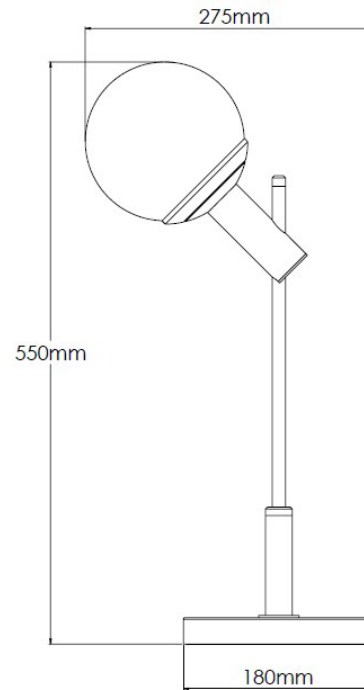

Product Description

Metal table lamp with polished brass detailing and opal glass shade

Technical Specification

MATERIAL	Mild Steel / Brass / Glass	IP Rating	IP20
FINISH	RAL7021 BlackGrey	HEIGHT	550mm
LAMPHOLDER TYPE	E27 x 1	WIDTH	180mm
RECOMMENDED LAMP	Golfball	DEPTH/PROJECTION	275mm
MAX WATTAGE	4W	BACK/CEILING PLATE	N/A
CERTIFICATIONS	UKCA CE	BASE DIAMETER	180mm
DIMMABLE	Mains - If lamps are compatible	WEIGHT	5kg
CLASS I / II / III	Class I	SHADE MATERIAL	Glass