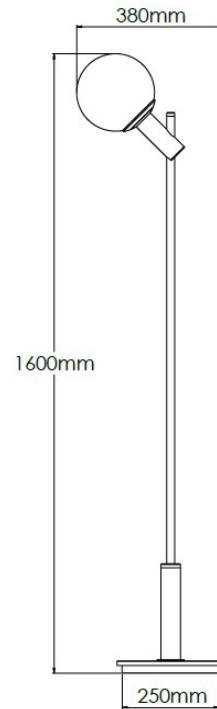

## Product Description

Metal floor lamp with polished brass detailing and opal glass shade

## Technical Specification

<b>MATERIAL</b>	Mild Steel / Brass / Glass	<b>IP Rating</b>	IP20
<b>FINISH</b>	RAL7021 BlackGrey	<b>HEIGHT</b>	1600mm
<b>LAMPHOLDER TYPE</b>	E27 x 1	<b>WIDTH</b>	275mm
<b>RECOMMENDED LAMP</b>	GLS	<b>DEPTH/PROJECTION</b>	380mm
<b>MAX WATTAGE</b>	4W	<b>BACK/CEILING PLATE</b>	N/A
<b>CERTIFICATIONS</b>	UKCA CE	<b>BASE DIAMETER</b>	250mm
<b>DIMMABLE</b>	Mains - If lamps are compatible	<b>WEIGHT</b>	15kg
<b>CLASS I / II / III</b>	Class I	<b>SHADE MATERIAL</b>	Glass