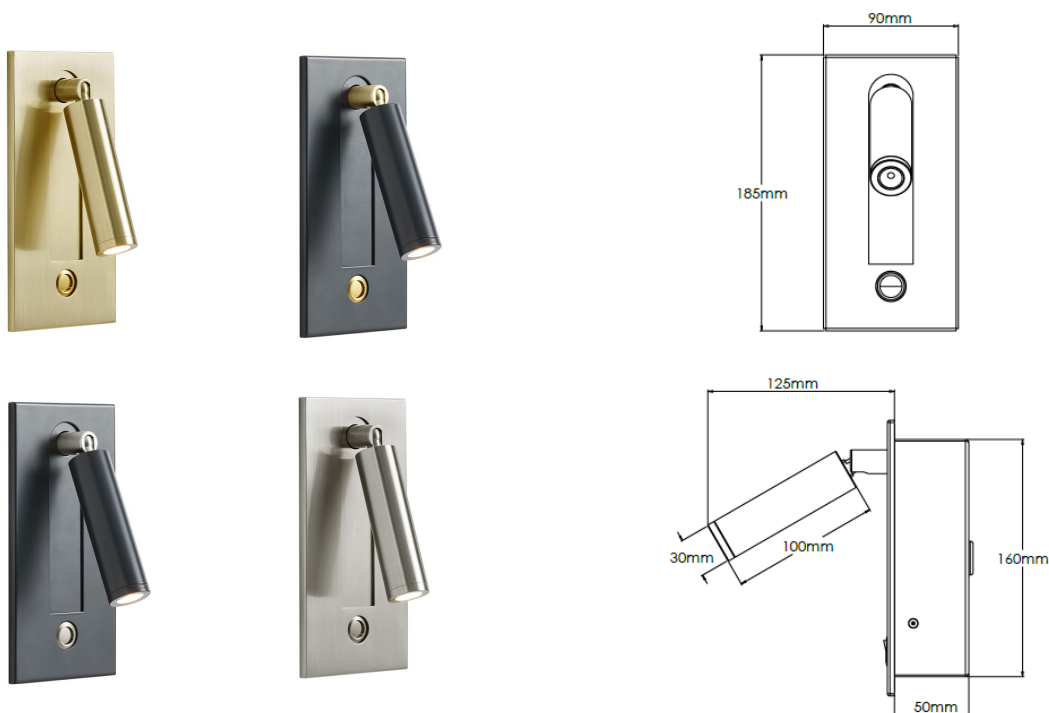

Product Description

Simple reading light with adjustable head (**various colour options available*)

Technical Specification

MATERIAL	Mild Steel	IP Rating	IP20
FINISH	<i>*Various</i>	HEIGHT	185mm
LAMPHOLDER TYPE	LED Chip	WIDTH	90mm
RECOMMENDED LAMP	N/A	DEPTH/PROJECTION	40-125mm
MAX WATTAGE	1.2W	BACK/CEILING PLATE	185x90mm
CERTIFICATIONS	UKCA CE	BASE DIAMETER	N/A
DIMMABLE	N/A	WEIGHT	1kg
CLASS I / II / III	Class I	SHADE MATERIAL	N/A