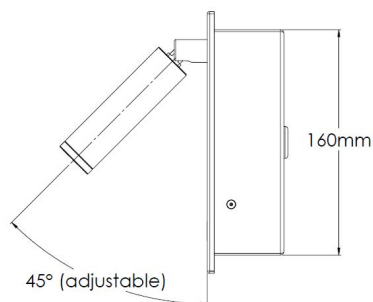

Product Description

Simple reading light with adjustable head (**various colour options available*)

Technical Specification

| | | | |
|---------------------------|-----------------|---------------------------|----------|
| MATERIAL | Mild Steel | IP Rating | IP20 |
| FINISH | <i>*Various</i> | HEIGHT | 185mm |
| LAMPHOLDER TYPE | LED Chip | WIDTH | 71mm |
| RECOMMENDED LAMP | N/A | DEPTH/PROJECTION | 40-125mm |
| MAX WATTAGE | 1.2W | BACK/CEILING PLATE | 185x71mm |
| CERTIFICATIONS | UKCA CE | BASE DIAMETER | N/A |
| DIMMABLE | N/A | WEIGHT | 1kg |
| CLASS I / II / III | Class I | SHADE MATERIAL | N/A |