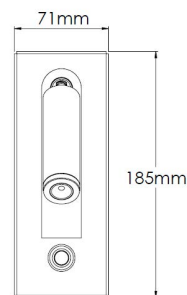

Product Description

Simple reading light with adjustable head (**various colour options available*)

Technical Specification

| | | | |
|---------------------------|-----------------|---------------------------|----------|
| MATERIAL | Mild Steel | IP Rating | IP20 |
| FINISH | <i>*Various</i> | HEIGHT | 185mm |
| LAMPHOLDER TYPE | LED Chip | WIDTH | 71mm |
| RECOMMENDED LAMP | N/A | DEPTH/PROJECTION | 40-125mm |
| MAX WATTAGE | 1.2W | BACK/CEILING PLATE | 185x71mm |
| CERTIFICATIONS | UKCA CE | BASE DIAMETER | N/A |
| DIMMABLE | N/A | WEIGHT | 1kg |
| CLASS I / II / III | Class I | SHADE MATERIAL | N/A |