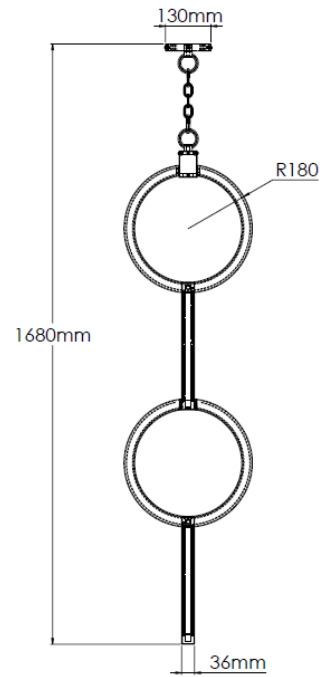

## Product Description

Link Pendant in Roman Bronze with Opal Acrylic Diffusers

## Technical Specification

<b>MATERIAL</b>	Mild steel / Opal Acrylic	<b>IP Rating</b>	IP20
<b>FINISH</b>	Roman Bronze P1/RMBZ	<b>HEIGHT</b>	1680mm
<b>LAMPHOLDER TYPE</b>	LED Strip	<b>WIDTH</b>	360mm
<b>RECOMMENDED LAMP</b>	N/A	<b>DEPTH/PROJECTION</b>	360mm
<b>MAX WATTAGE</b>	24W	<b>BACK/CEILING PLATE</b>	130mm
<b>CERTIFICATIONS</b>	UKCA CE	<b>BASE DIAMETER</b>	N/A
<b>DIMMABLE</b>	Mains LED Driver	<b>WEIGHT</b>	15Kg
<b>CLASS I / II / III</b>	Class III	<b>SHADE MATERIAL</b>	N/A