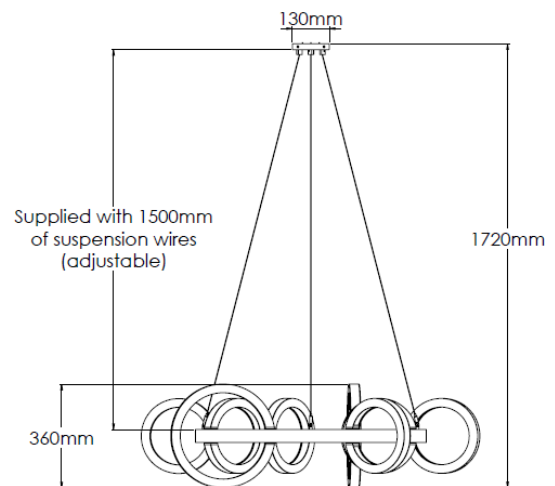

Product Description

Link Chandelier in Roman Bronze with Opal Acrylic Diffusers

Technical Specification

MATERIAL	Mild steel / Opal Acrylic	IP Rating	IP20
FINISH	Roman Bronze P1/RMBZ	HEIGHT	1720mm
LAMPHOLDER TYPE	LED Strip	WIDTH	1200mm
RECOMMENDED LAMP	N/A	DEPTH/PROJECTION	360mm
MAX WATTAGE	45W	BACK/CEILING PLATE	130mm
CERTIFICATIONS	UKCA CE	BASE DIAMETER	N/A
DIMMABLE	Mains LED Driver	WEIGHT	25kg
CLASS I / II / III	Class III	SHADE MATERIAL	N/A