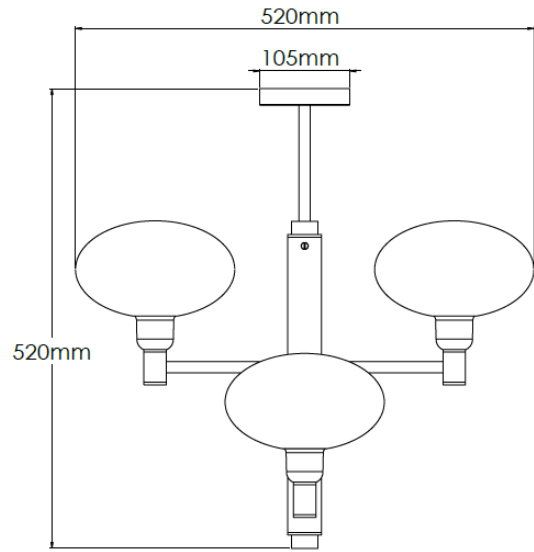

Product Description

4 arm brass chandelier with square tube detailing and alabaster shades

Technical Specification

MATERIAL	Brass / Alabaster	IP Rating	IP20
FINISH	Old English Light M6/OEBL	HEIGHT	520mm
LAMPHOLDER TYPE	Large G9 x 4	WIDTH	520mm
RECOMMENDED LAMP	G9	DEPTH/PROJECTION	520mm
MAX WATTAGE	12W	BACK/CEILING PLATE	105mm
CERTIFICATIONS	UKCA CE	BASE DIAMETER	N/A
DIMMABLE	Mains - If lamps are compatible	WEIGHT	5kg
CLASS I / II / III	Class I	SHADE MATERIAL	Alabaster

Product Description

4 arm brass chandelier with square tube detailing and glass shades

Technical Specification

MATERIAL	Brass / Glass	IP Rating	IP20
FINISH	Old English Light M6/OEBL	HEIGHT	520mm
LAMPHOLDER TYPE	Large G9 x 4	WIDTH	520mm
RECOMMENDED LAMP	G9	DEPTH/PROJECTION	520mm
MAX WATTAGE	12W	BACK/CEILING PLATE	105mm
CERTIFICATIONS	UKCA CE	BASE DIAMETER	N/A
DIMMABLE	Mains - If lamps are compatible	WEIGHT	5kg
CLASS I / II / III	Class I	SHADE MATERIAL	Glass