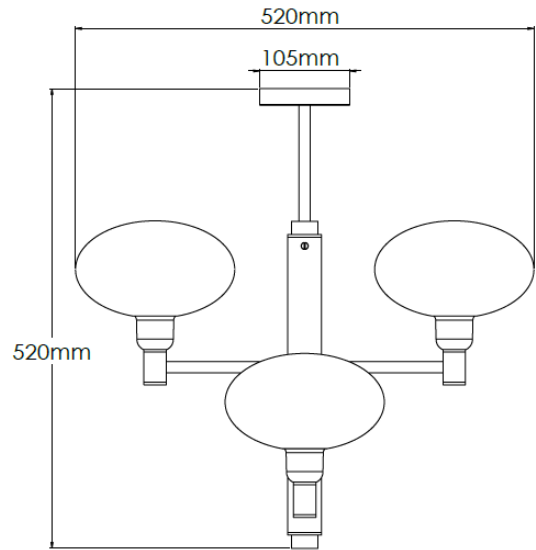

Product Description

4 arm brass chandelier with square tube detailing and alabaster shades

Technical Specification

MATERIAL	Brass / Alabaster	IP Rating	IP20
FINISH	Old English Light M6/OEBL	HEIGHT	520mm
LAMPHOLDER TYPE	Large G9 x 4	WIDTH	520mm
RECOMMENDED LAMP	G9	DEPTH/PROJECTION	520mm
MAX WATTAGE	12W	BACK/CEILING PLATE	105mm
CERTIFICATIONS	UKCA CE	BASE DIAMETER	N/A
DIMMABLE	Mains - If lamps are compatible	WEIGHT	5kg
CLASS I / II / III	Class I	SHADE MATERIAL	Alabaster

Product Description

4 arm brass chandelier with square tube detailing and glass shades

Technical Specification

MATERIAL	Brass / Glass	IP Rating	IP20
FINISH	Old English Light M6/OEBL	HEIGHT	520mm
LAMPHOLDER TYPE	Large G9 x 4	WIDTH	520mm
RECOMMENDED LAMP	G9	DEPTH/PROJECTION	520mm
MAX WATTAGE	12W	BACK/CEILING PLATE	105mm
CERTIFICATIONS	UKCA CE	BASE DIAMETER	N/A
DIMMABLE	Mains - If lamps are compatible	WEIGHT	5kg
CLASS I / II / III	Class I	SHADE MATERIAL	Glass