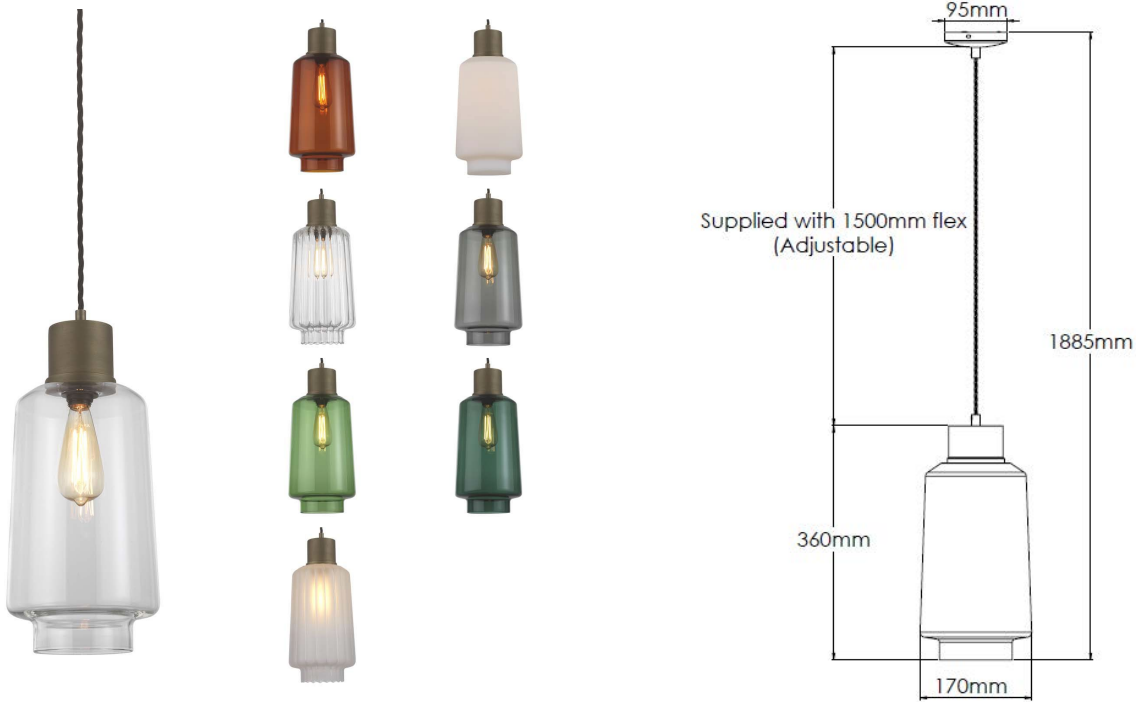

Product Description

Glass pendant with light brass suspension (available in several glass colour options)

Technical Specification

MATERIAL	Brass / Glass	IP Rating	IP20
FINISH	Brass Light - M2/BRL	HEIGHT	1885mm
LAMPHOLDER TYPE	SES x 1	WIDTH	170mm
RECOMMENDED LAMP	A60/GLS	DEPTH/PROJECTION	170mm
MAX WATTAGE	8W	BACK/CEILING PLATE	95mm
CERTIFICATIONS	UKCA CE, UL	BASE DIAMETER	N/A
DIMMABLE	Mains - If lamps are compatible	WEIGHT	2kg
CLASS I / II / III	Class I	SHADE MATERIAL	Glass